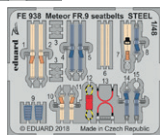

BIG49211 Meteor FR.9 1/48 Airfix

- 49937 Meteor FR.9 interior 1/48
- FE938 Meteor FR.9 seatbelts STEEL 1/48
- EX623 Meteor FR.9 1/48
- 48882 Meteor F.8 undercarriage
- 48883 Meteor F.8 engines
- 48884 Meteor F.8 landing flaps