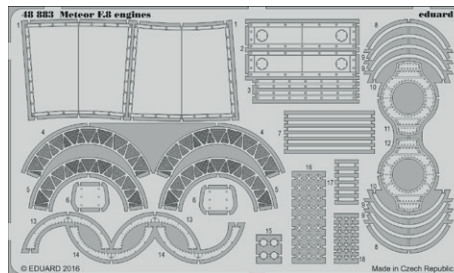

BIG49211 Meteor FR.9 1/48 Airfix

- 49937 Meteor FR.9 interior 1/48
- FE938 Meteor FR.9 seatbelts STEEL 1/48
- EX623 Meteor FR.9 1/48
- 48882 Meteor F.8 undercarriage
- 48883 Meteor F.8 engines
- 48884 Meteor F.8 landing flaps