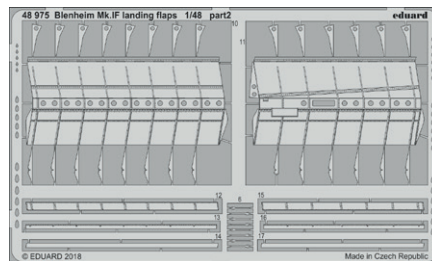

BIG49210 Blenheim Mk.IF 1/48 Airfix

- 48975 Blenheim Mk.IF landing flaps 1/48
- 49935 Blenheim Mk.IF 1/48
- FE936 Blenheim Mk.IF seatbelts STEEL 1/48
- EX626 Blenheim Mk.IF 1/48