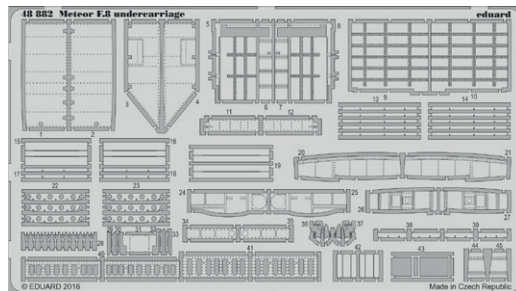

BIG49211 Meteor FR.9 1/48 Airfix

- 49937 Meteor FR.9 interior 1/48
- FE938 Meteor FR.9 seatbelts STEEL 1/48
- EX623 Meteor FR.9 1/48
- 48882 Meteor F.8 undercarriage
- 48883 Meteor F.8 engines
- 48884 Meteor F.8 landing flaps