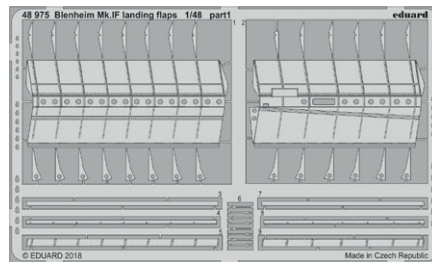

BIG49210 Blenheim Mk.IF 1/48 Airfix

- 48975 Blenheim Mk.IF landing flaps 1/48
- 49935 Blenheim Mk.IF 1/48
- FE936 Blenheim Mk.IF seatbelts STEEL 1/48
- EX626 Blenheim Mk.IF 1/48