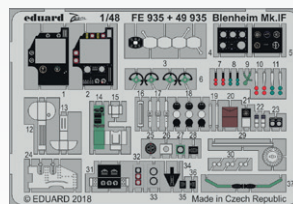

DETAIL

BIG3395 **TF-104G w/MB seats**
1/32 Italeri

DETAIL

BIG49209 **F-14D**
1/48 Tamiya

DETAIL

BIG49210 **Blenheim Mk.IF**
1/48 Airfix

DETAIL

BIG49211 **Meteor FR.9**
1/48 Airfix