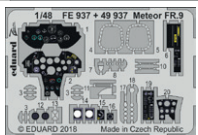

BIG49211 Meteor FR.9 1/48 Airfix

- 49937 Meteor FR.9 interior 1/48
- FE938 Meteor FR.9 seatbelts STEEL 1/48
- EX623 Meteor FR.9 1/48
- 48882 Meteor F.8 undercarriage
- 48883 Meteor F.8 engines
- 48884 Meteor F.8 landing flaps