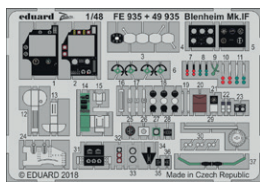

BIG49210 Blenheim Mk.IF 1/48 Airfix

- 48975 Blenheim Mk.IF landing flaps 1/48
- 49935 Blenheim Mk.IF 1/48
- FE936 Blenheim Mk.IF seatbelts STEEL 1/48
- EX626 Blenheim Mk.IF 1/48