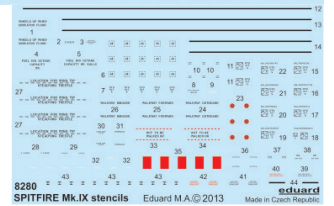

PŘÍBUZNÉ PRODUKTY:

8765 Spitfire Mk. IXc landing flaps (fotolept)

48766 Spitfire Mk. IX surface panels (fotolept)

49097 Seatbelts RAF early STEEL (fotolept)

FE811 Seatbelts RAF early STEEL (fotolept)

FE840 Spitfire Mk. IX seatbelts STEEL (fotolept)

648098 Spitfire wheels - 5 spoke (Brassin)

648099 Spitfire exhaust stacks fishtail (Brassin)

648100 Spitfire Mk. IX cockpit (Brassin)

648108 Spitfire drop tank (Brassin)

648109 Spitfire 500lb bomb set (Brassin)

648112 Spitfire Mk. IX engine (Brassin)

648113 Spitfire Mk. IX gun bay (Brassin)

648116 Spitfire 90gal slipper tank (Brassin)

648119 Spitfire wheels - 5 spoke, smooth tire (Brassin)

648120 Spitfire - radio compartment (Brassin)

648124 Spitfire undercarriage legs BRONZE (Brassin)

648305 Spitfire Mk.IX top cowl early (Brassin)

648306 Spitfire Mk.IX top cowl late (Brassin)

644007 Spitfire Mk.IX early Löök (Brassin)