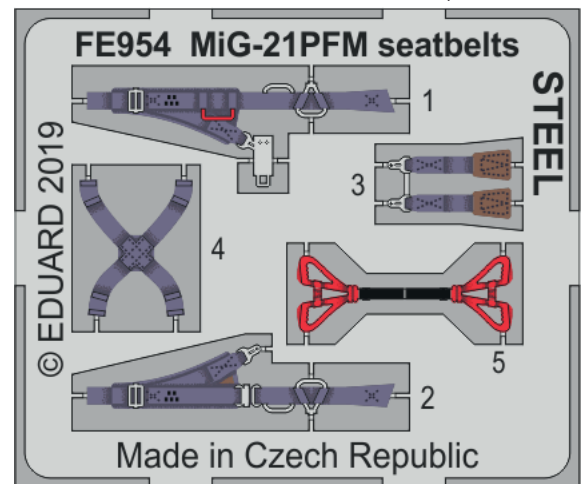

SS649 MiG-25RBT
1/72 ICM

53231 International Marine signal flags STEEL 1/200

53232 Royal Navy signal flags STEEL 1/200

STEELBELTS

FE952 MiG-21MF seatbelts STEEL 1/48 Eduard

FE954 MiG-21PFM seatbelts STEEL 1/48 Eduard