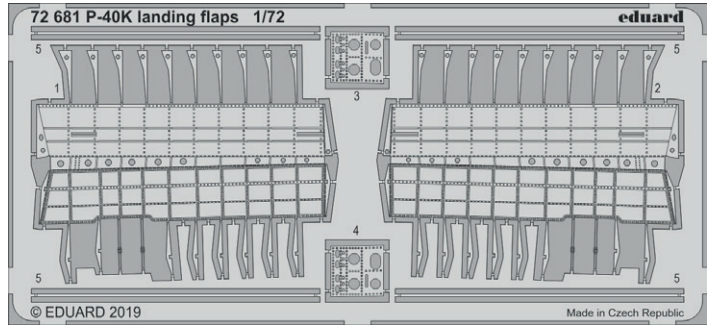

72681 P-40K landing flaps
1/72 Special Hobby