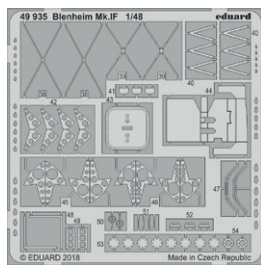

BIG49210 Blenheim Mk.IF 1/48 Airfix

- 48975 Blenheim Mk.IF landing flaps 1/48
- 49935 Blenheim Mk.IF 1/48
- FE936 Blenheim Mk.IF seatbelts STEEL 1/48
- EX626 Blenheim Mk.IF 1/48