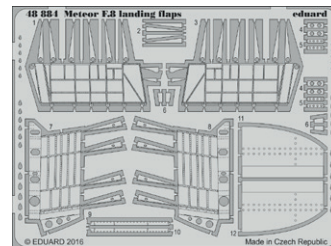

BIG49211 Meteor FR.9 1/48 Airfix

- 49937 Meteor FR.9 interior 1/48
- FE938 Meteor FR.9 seatbelts STEEL 1/48
- EX623 Meteor FR.9 1/48
- 48882 Meteor F.8 undercarriage
- 48883 Meteor F.8 engines
- 48884 Meteor F.8 landing flaps