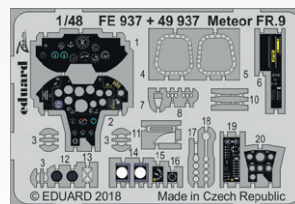

DETAIL

BIG3395 **TF-104G w/MB seats**
1/32 Italeri

DETAIL

BIG49209 **F-14D**
1/48 Tamiya

DETAIL

BIG49210 **Blenheim Mk.IF**
1/48 Airfix

DETAIL

BIG49211 **Meteor FR.9**
1/48 Airfix