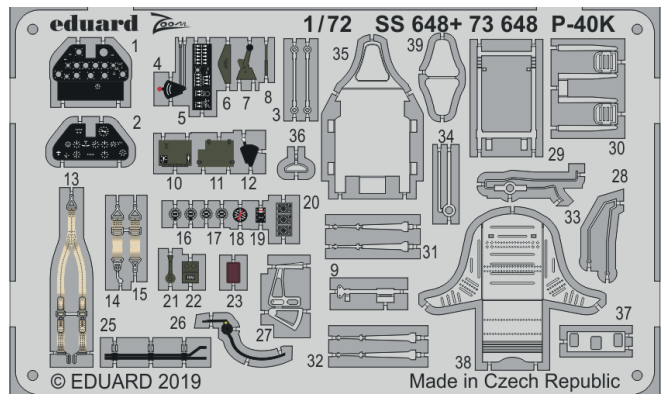

48984 MiG-23ML F.O.D.
for Brassin set 1/48 Eduard

72681 P-40K landing flaps
1/72 Special Hobby

72682 B-52G bomb bay
1/72 Modelcollect

73648 P-40K
1/72 Special Hobby

73649 MiG-25RBT
1/72 ICM

SS648 P-40K
1/72 Special Hobby