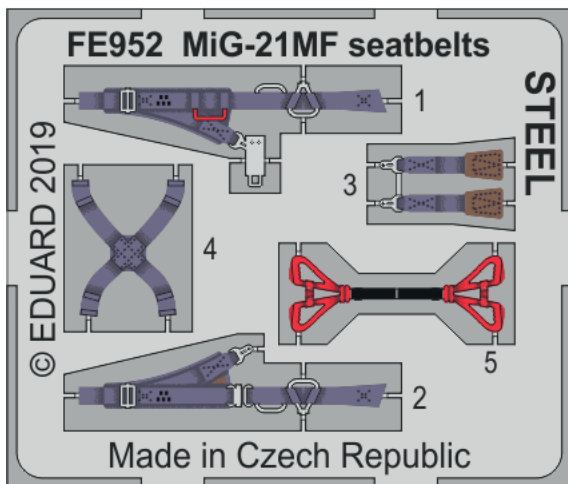

SS649 MiG-25RBT
1/72 ICM

53231 International Marine signal flags STEEL 1/200

53232 Royal Navy signal flags STEEL 1/200

STEELBELTS

FE952 MiG-21MF seatbelts STEEL 1/48 Eduard

FE954 MiG-21PFM seatbelts STEEL 1/48 Eduard