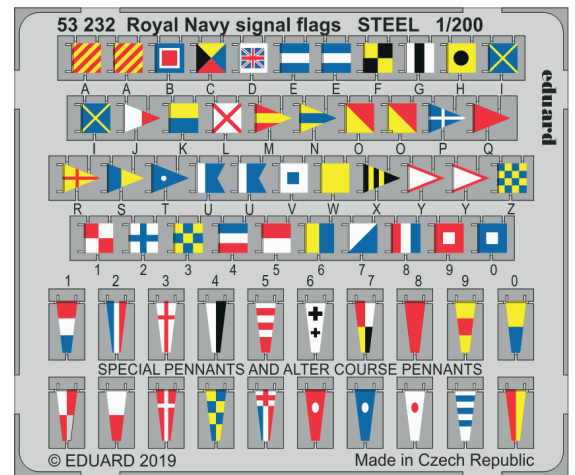

SS649 MiG-25RBT
1/72 ICM

53231 International Marine signal flags STEEL 1/200

53232 Royal Navy signal flags STEEL 1/200

STEELBELTS

FE952 MiG-21MF seatbelts STEEL 1/48 Eduard

FE954 MiG-21PFM seatbelts STEEL 1/48 Eduard