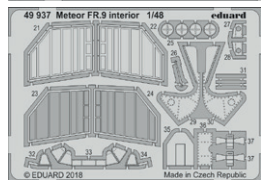

BIG49211 Meteor FR.9 1/48 Airfix

- 49937 Meteor FR.9 interior 1/48
- FE938 Meteor FR.9 seatbelts STEEL 1/48
- EX623 Meteor FR.9 1/48
- 48882 Meteor F.8 undercarriage
- 48883 Meteor F.8 engines
- 48884 Meteor F.8 landing flaps