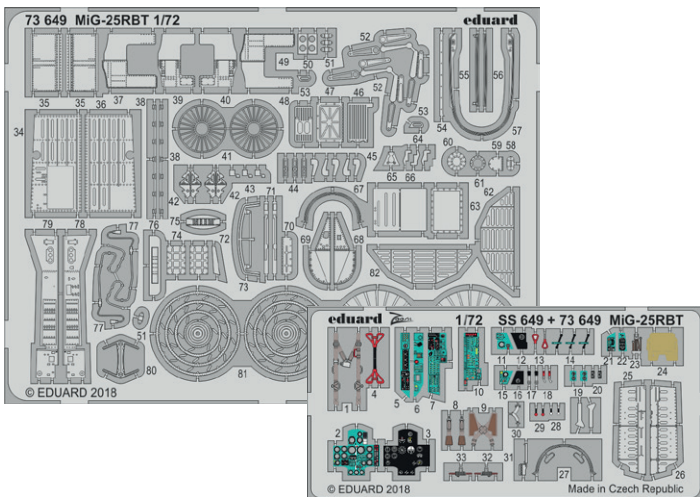

48984 MiG-23ML F.O.D.
for Brassin set 1/48 Eduard

72681 P-40K landing flaps
1/72 Special Hobby

72682 B-52G bomb bay
1/72 Modelcollect

73648 P-40K
1/72 Special Hobby

73649 MiG-25RBT
1/72 ICM

SS648 P-40K
1/72 Special Hobby