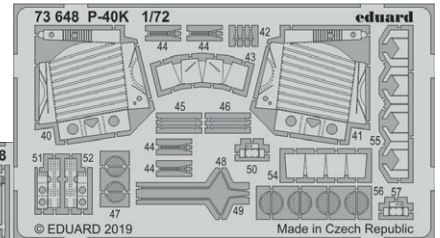

48984 MiG-23ML F.O.D.
for Brassin set 1/48 Eduard

72681 P-40K landing flaps
1/72 Special Hobby

72682 B-52G bomb bay
1/72 Modelcollect

73648 P-40K
1/72 Special Hobby

73649 MiG-25RBT
1/72 ICM

SS648 P-40K
1/72 Special Hobby