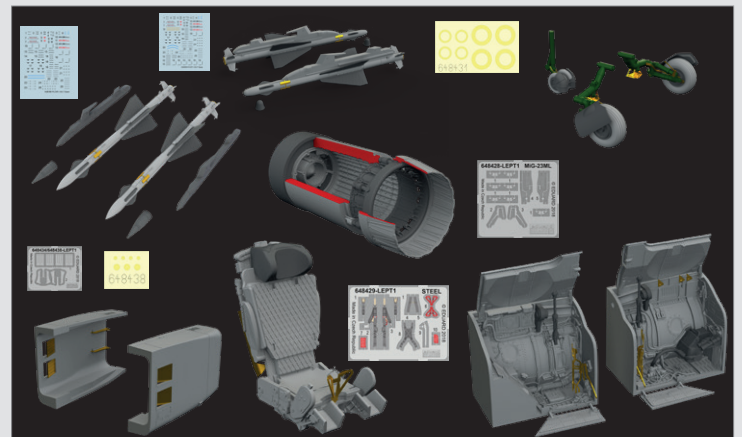

SIN64854 MiG-23ML ADVANCED 1/48 Eduard

DETAIL