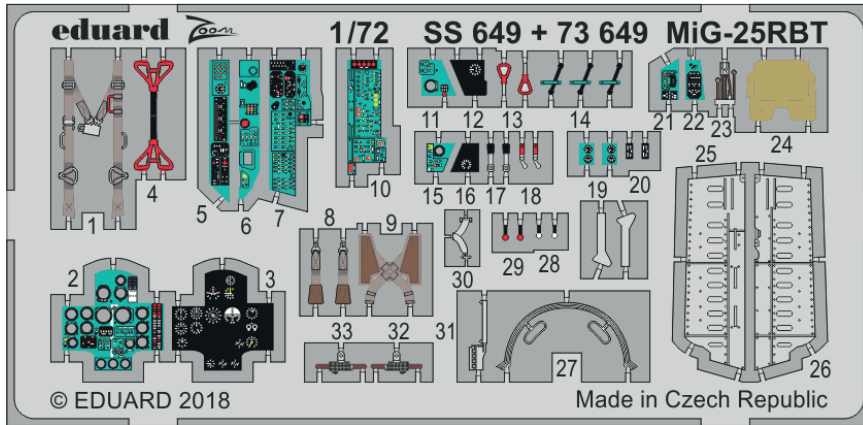

53231 International Marine signal flags STEEL 1/200