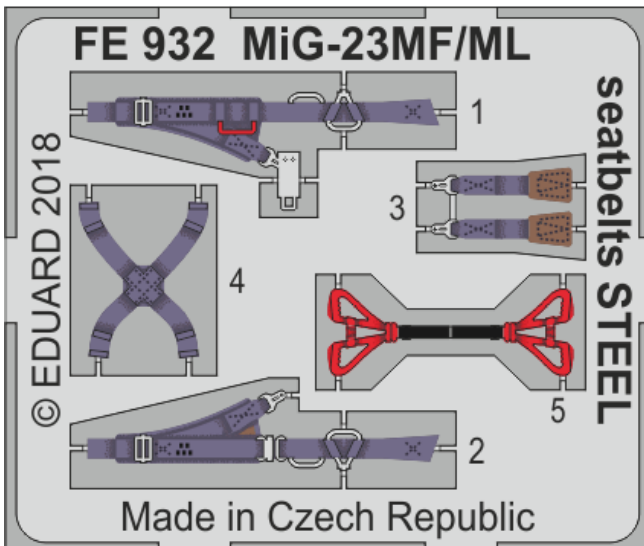

FE929 MiG-25PD seatbelts STEEL
1/48 ICM

FE932 MiG-23MF/ML seatbelts
STEEL 1/48 Eduard

EDUARD MASK

IT FITS!

JX220 F-5E
1/32 Kitty Hawk

EX615 MiG-23MF/ML
TFace 1/48 Eduard

EX616 Bf 109G-14
TFace 1/48 Eduard

EX617 MiG-25PD
1/48 ICM