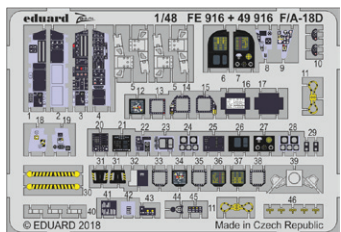

BIG49202 F/A-18D 1/48 Kinetic

- 48960 F/A-18B/D exterior 1/48
- FE917 F/A-18B/D seatbelts STEEL 1/48
- EX604 F/A-18B/D 1/48
- 49916 F/A-18D interior 1/48