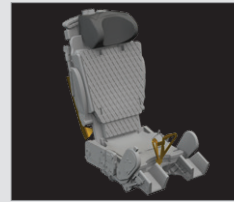

DETAIL

644005 Fw 190A-8/R2 **L66K**
1/48 Eduard

DETAIL

648427 Bf 109G-6/U4
engine 1/48 Tamiya

DETAIL

648429 MiG-23MF/ML
ejection seat
1/48 Eduard/Trumpeter

DETAIL

648430 MiG-23ML exhaust
nozzle 1/48 Eduard/Trumpeter