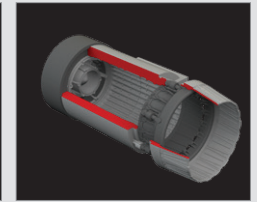

DETAIL

644005 Fw 190A-8/R2 **L66K**
1/48 Eduard

DETAIL

648427 Bf 109G-6/U4
engine 1/48 Tamiya

DETAIL

648429 MiG-23MF/ML
ejection seat
1/48 Eduard/Trumpeter

DETAIL

648430 MiG-23ML exhaust
nozzle 1/48 Eduard/Trumpeter