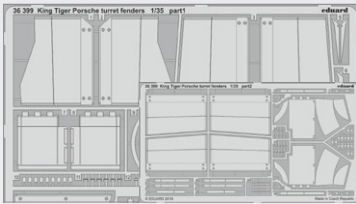

FOTOLEPTY

BEZ NÁHLEDU

53227 CVN-65 Enterprise pt.3
1/350 Tamiya
(1 část)

BEZ NÁHLEDU

32426 F-5E exterior
1/32 Kitty Hawk
(1 část)

BEZ NÁHLEDU

32930 F-5E interior
1/32 Kitty Hawk
(1 část)

BEZ NÁHLEDU

36398 King Tiger Porsche turret
1/35 Meng
(1 část)

36399 King Tiger Porsche fenders
1/35 Meng
(2 části)

BEZ NÁHLEDU

36400 King Tiger Porsche zimmerit
1/35 Meng
(1 část)

BEZ NÁHLEDU

36401 M3 Stuart late production
1/35 Tamiya
(1 část)