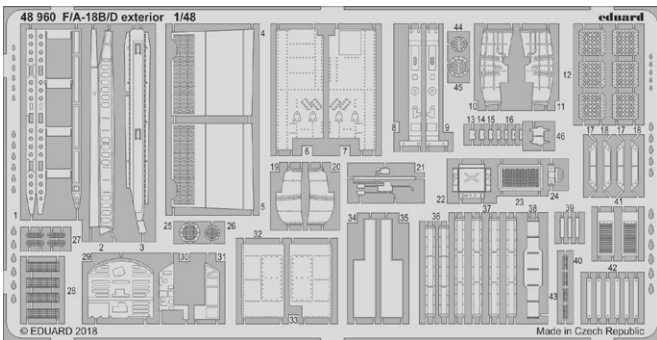

BIG49202 F/A-18D 1/48 Kinetic

- 48960 F/A-18B/D exterior 1/48
- FE917 F/A-18B/D seatbelts STEEL 1/48
- EX604 F/A-18B/D 1/48
- 49916 F/A-18D interior 1/48