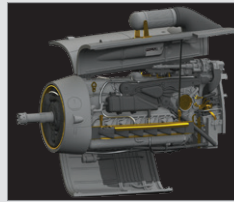

DETAIL

644005 Fw 190A-8/R2 **L66K**
1/48 Eduard

DETAIL

648427 Bf 109G-6/U4
engine 1/48 Tamiya

DETAIL

648429 MiG-23MF/ML
ejection seat
1/48 Eduard/Trumpeter

DETAIL

648430 MiG-23ML exhaust
nozzle 1/48 Eduard/Trumpeter