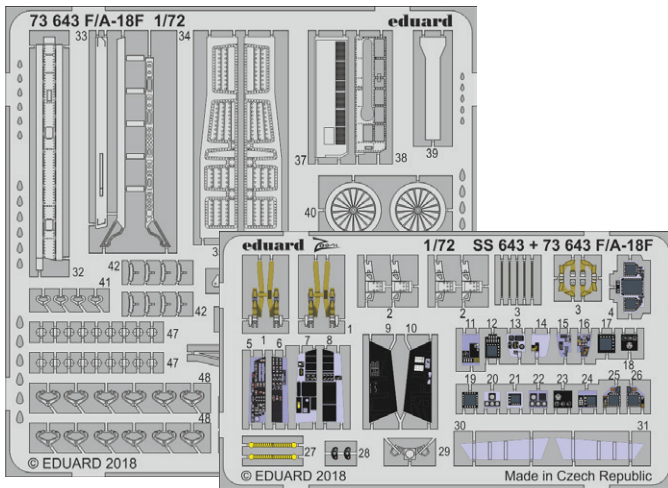

73643 F/A-18F
1/72 Academy