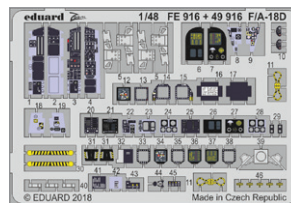

BIG3391 **MiG-29UB**
1/32 Trumpeter

DETAIL

BIG49200 **Firefly Mk.I**
1/48 Trumpeter

DETAIL

BIG49201 **F/A-18B**
1/48 Kinetic

DETAIL

BIG49202 **F/A-18D**
1/48 Kinetic

DETAIL