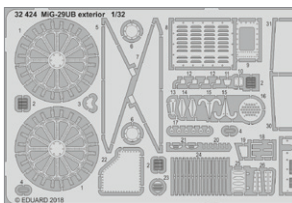

BIG3391 **MiG-29UB**
1/32 Trumpeter

DETAIL

BIG49200 **Firefly Mk.I**
1/48 Trumpeter

DETAIL

BIG49201 **F/A-18B**
1/48 Kinetic

DETAIL

BIG49202 **F/A-18D**
1/48 Kinetic

DETAIL