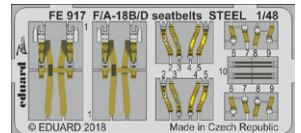

BIG49202 F/A-18D 1/48 Kinetic

- 48960 F/A-18B/D exterior 1/48
- FE917 F/A-18B/D seatbelts STEEL 1/48
- EX604 F/A-18B/D 1/48
- 49916 F/A-18D interior 1/48