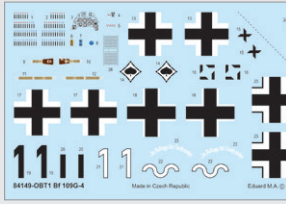

PLASTIKOVÉ MODELY

84149 **Bf 109G-4**
1/48 Weekend edition

DETAIL