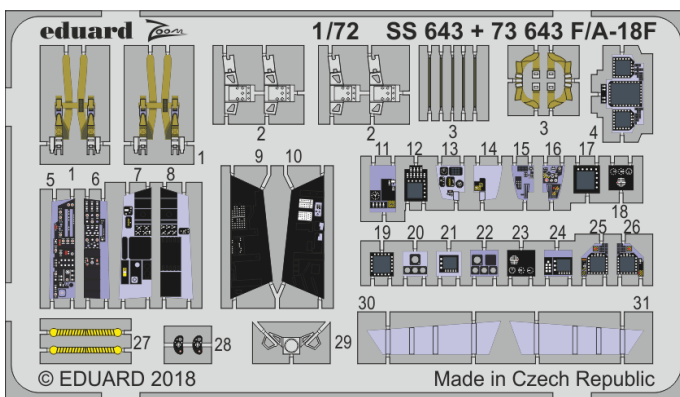

49931 F-16C/N undercarriage
1/48 Tamiya

73643 F/A-18F
1/72 Academy

33200 F-5E
1/32 Kitty Hawk

FE928 MiG-25PD
1/48 ICM

SS643 F/A-18F
1/72 Academy

STEELBELTS

FE927 Beaufighter TF.X seatbelts
STEEL 1/48 Revell