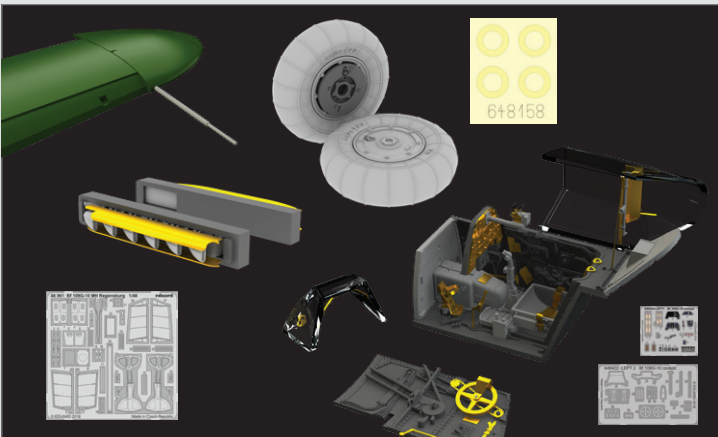

DETAIL

672200 Wellington Mk.Ic
engines 1/72 Airfix

DETAIL

672204 F4U wheels
1/72 Tamiya

DETAIL

672205 B-25 wheels
1/72 Airfix

DETAIL

SIN64848 Bf 109G-10 MTT Regensburg ESSENTIAL
1/48 Eduard