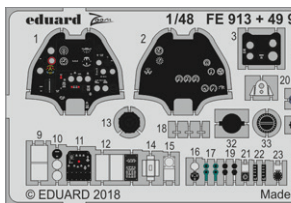

BIG3391 **MiG-29UB**
1/32 Trumpeter

DETAIL

BIG49200 **Firefly Mk.I**
1/48 Trumpeter

DETAIL

BIG49201 **F/A-18B**
1/48 Kinetic

DETAIL

BIG49202 **F/A-18D**
1/48 Kinetic

DETAIL