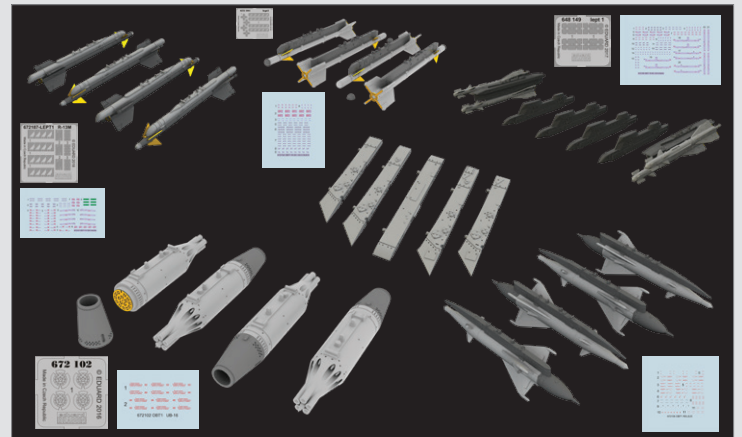

SIN67217 MiG-21MF armament
1/72 Eduard

DETAIL