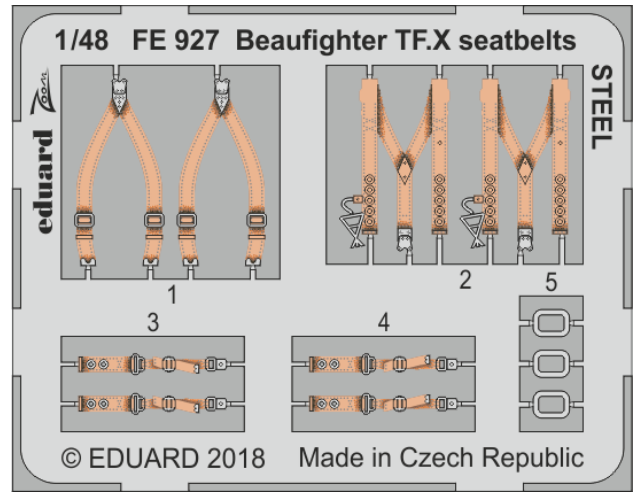

49931 F-16C/N undercarriage
1/48 Tamiya

73643 F/A-18F
1/72 Academy

33200 F-5E
1/32 Kitty Hawk

FE928 MiG-25PD
1/48 ICM

SS643 F/A-18F
1/72 Academy

STEELBELTS

FE927 Beaufighter TF.X seatbelts
STEEL 1/48 Revell