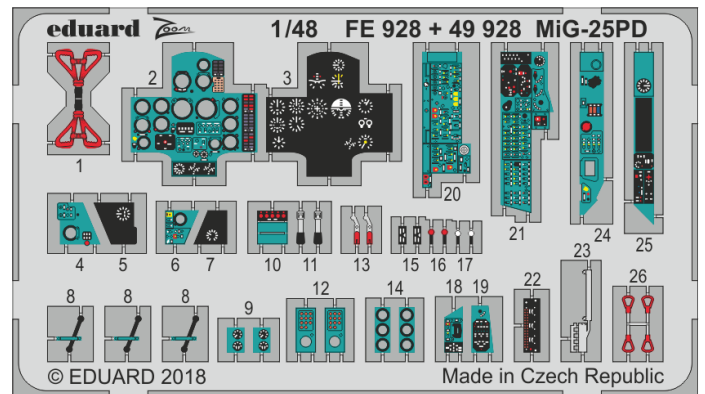

49931 F-16C/N undercarriage
1/48 Tamiya

73643 F/A-18F
1/72 Academy

33200 F-5E
1/32 Kitty Hawk

FE928 MiG-25PD
1/48 ICM

SS643 F/A-18F
1/72 Academy

STEELBELTS

FE927 Beaufighter TF.X seatbelts
STEEL 1/48 Revell