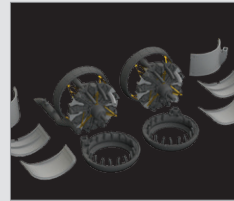

672200 Wellington Mk.Ic
engines 1/72 Airfix

DETAIL