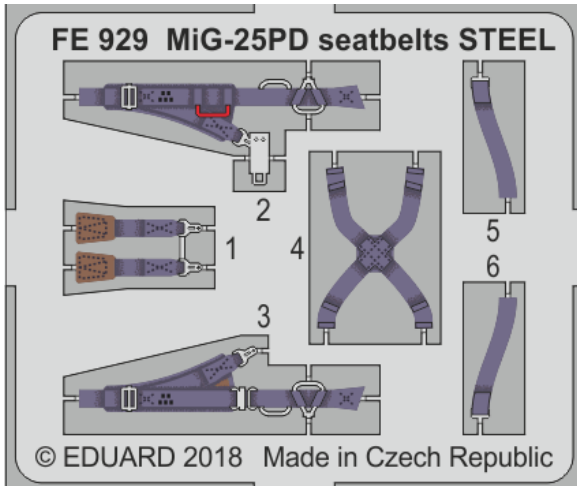

FE929 MiG-25PD seatbelts STEEL
1/48 ICM

FE932 MiG-23MF/ML seatbelts
STEEL 1/48 Eduard

EDUARD MASK

IT FITS!

JX220 F-5E
1/32 Kitty Hawk

EX615 MiG-23MF/ML
TFace 1/48 Eduard

EX616 Bf 109G-14
TFace 1/48 Eduard

EX617 MiG-25PD
1/48 ICM