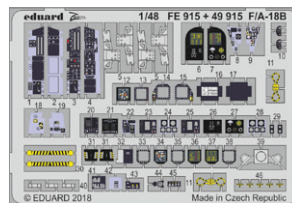

BIG3391 **MiG-29UB**
1/32 Trumpeter

DETAIL

BIG49200 **Firefly Mk.I**
1/48 Trumpeter

DETAIL

BIG49201 **F/A-18B**
1/48 Kinetic

DETAIL

BIG49202 **F/A-18D**
1/48 Kinetic

DETAIL