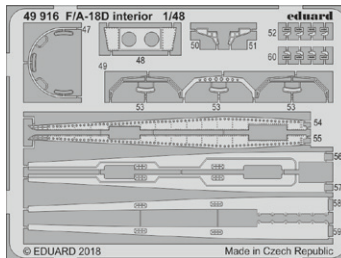

BIG49202 F/A-18D 1/48 Kinetic

- 48960 F/A-18B/D exterior 1/48
- FE917 F/A-18B/D seatbelts STEEL 1/48
- EX604 F/A-18B/D 1/48
- 49916 F/A-18D interior 1/48