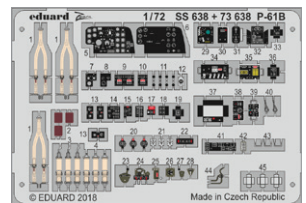

BIG3391 **MiG-29UB**
1/32 Trumpeter

DETAIL

BIG49200 **Firefly Mk.I**
1/48 Trumpeter

DETAIL

BIG49201 **F/A-18B**
1/48 Kinetic

DETAIL

BIG49202 **F/A-18D**
1/48 Kinetic

DETAIL