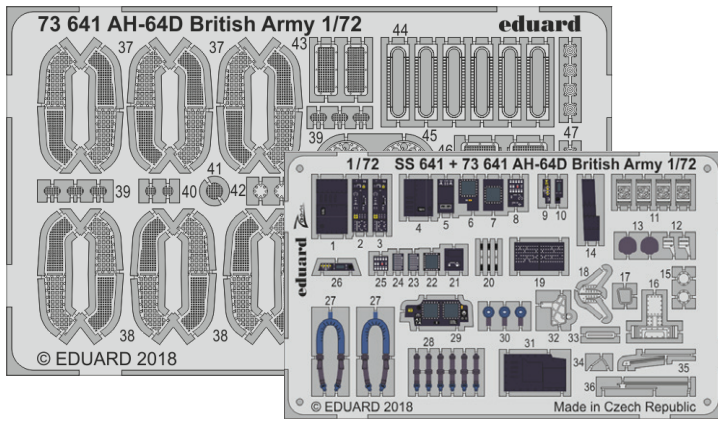

49920 L-39ZA
1/48 Trumpeter

49922 Su-27UB interior
1/48 Hobby Boss

72673 Wellington Mk.Ia/c bomb
bay 1/72 Airfix

73641 AH-64D British Army
1/72 Academy

33198 I-153 Chaika
1/32 ICM

FE920 L-39ZA
1/48 Trumpeter