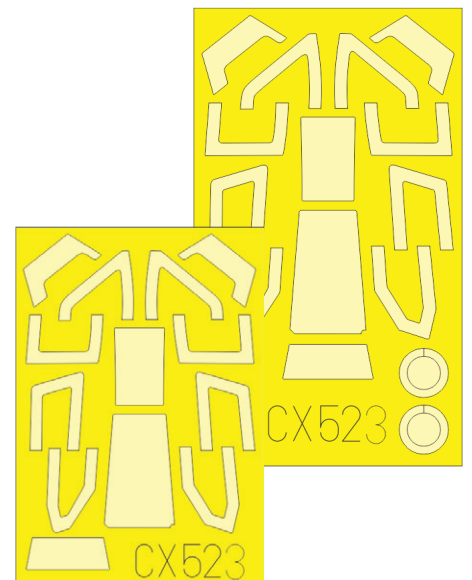

CX523 AH-64D British Army
TFace 1/72 Academy