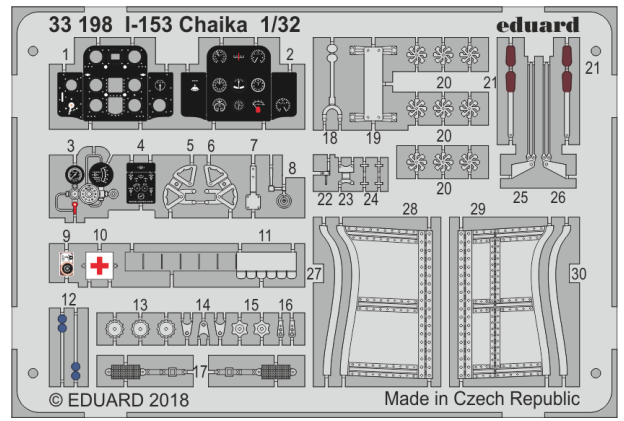

49920 L-39ZA
1/48 Trumpeter

49922 Su-27UB interior
1/48 Hobby Boss

72673 Wellington Mk.Ia/c bomb
bay 1/72 Airfix

73641 AH-64D British Army
1/72 Academy

33198 I-153 Chaika
1/32 ICM

FE920 L-39ZA
1/48 Trumpeter