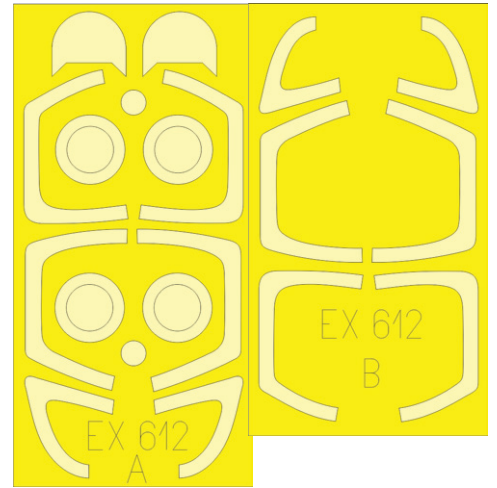

EDUARD MASK

IT FITS!

EX610 Spitfire F.Mk.22/24
1/48 Airfix

EX611 L-39ZA
1/48 Trumpeter

EX612 L-39ZA TFace
1/48 Trumpeter

EX613 Su-27UB
1/48 Hobby Boss

EX614 Su-27UB TFace
1/48 Hobby Boss

CX520 F/A-18E
1/72 Academy