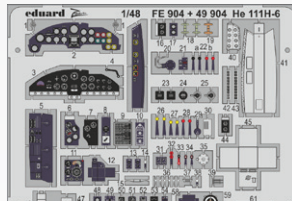

BIG49199 He 111H-6
1/48 ICM

[DETAIL](#)