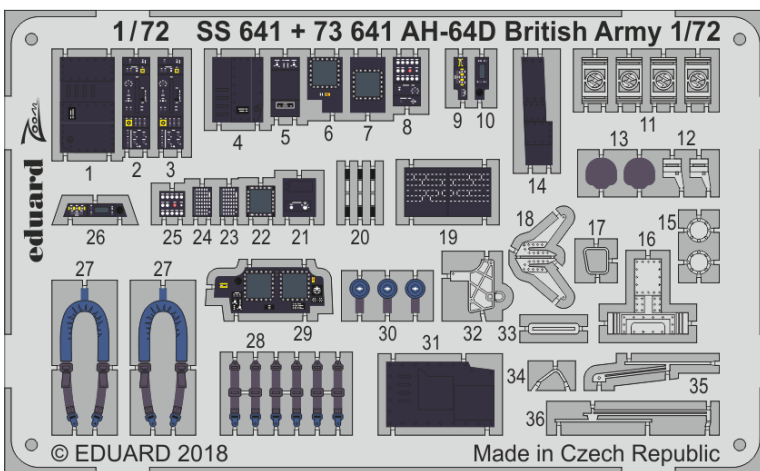

SS641 AH-64D British Army
1/72 Academy