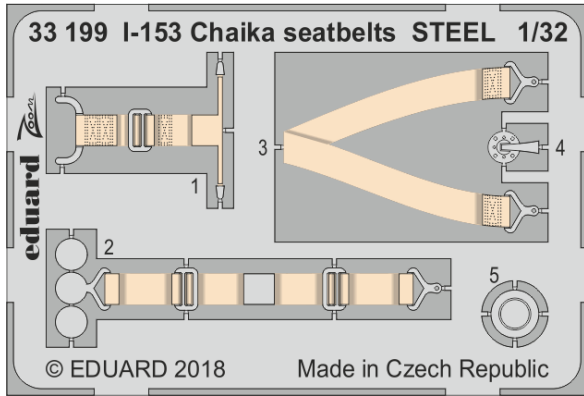

FE922 Su-27UB
1/48 Hobby Boss

SS641 AH-64D British Army
1/72 Academy

STEELBELTS

33199 I-153 Chaika seatbelts
STEEL 1/32 ICM

FE921 L-39ZA seatbelts STEEL
1/48 Trumpeter

FE923 Su-27UB seatbelts STEEL
1/48 Hobby Boss