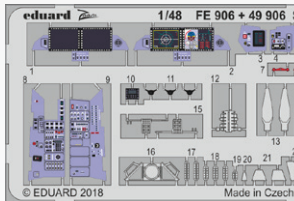

BIG49198 Su-35S
1/48 Great Wall Hobby

[DETAIL](#)