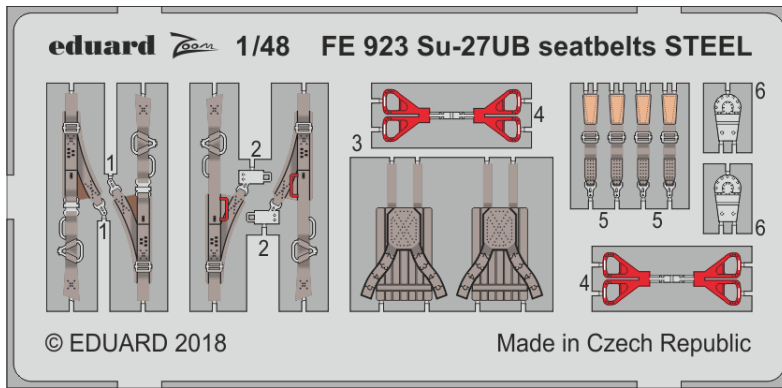

FE922 Su-27UB
1/48 Hobby Boss

SS641 AH-64D British Army
1/72 Academy

STEELBELTS

33199 I-153 Chaika seatbelts
STEEL 1/32 ICM

FE921 L-39ZA seatbelts STEEL
1/48 Trumpeter

FE923 Su-27UB seatbelts STEEL
1/48 Hobby Boss