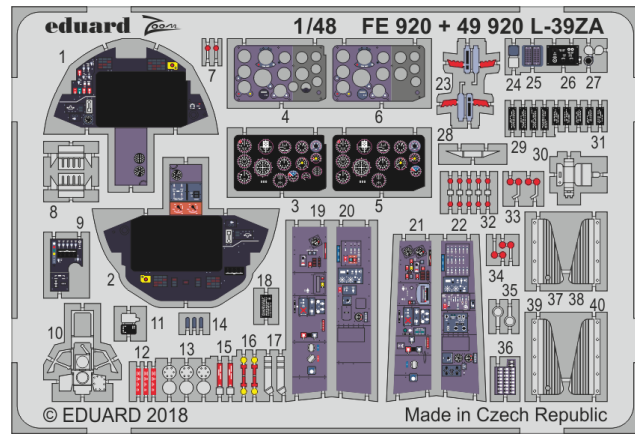

49920 L-39ZA
1/48 Trumpeter

49922 Su-27UB interior
1/48 Hobby Boss

72673 Wellington Mk.Ia/c bomb
bay 1/72 Airfix

73641 AH-64D British Army
1/72 Academy

33198 I-153 Chaika
1/32 ICM

FE920 L-39ZA
1/48 Trumpeter