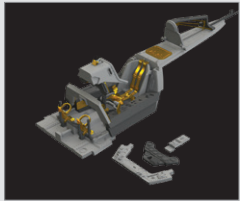

PRE-PAINTED

644001 Bf 109G-6 L66K
1/48 Tamiya

DETAIL

PRE-PAINTED

644002 Fw 190A-5 L66K
1/48 Eduard

DETAIL

648425 AGM-158
1/48

DETAIL