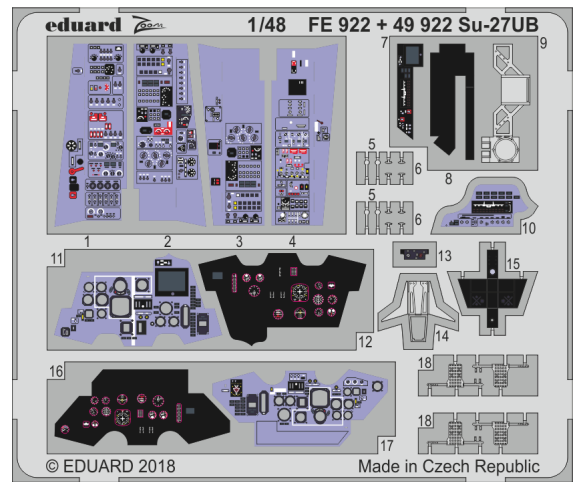

FE922 Su-27UB
1/48 Hobby Boss