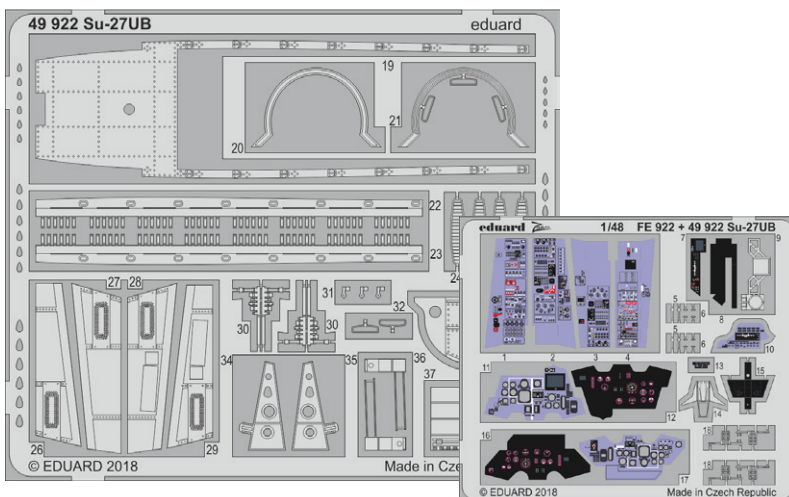

49922 Su-27UB interior
1/48 Hobby Boss