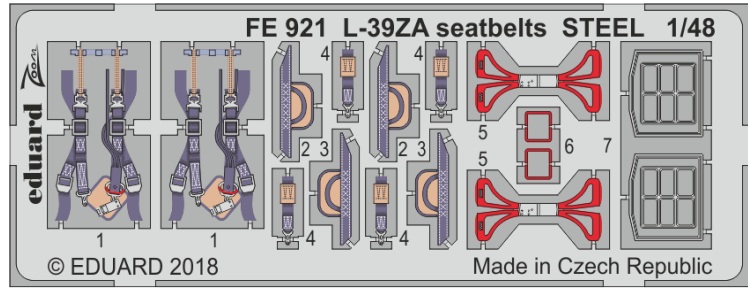

FE922 Su-27UB
1/48 Hobby Boss

SS641 AH-64D British Army
1/72 Academy

STEELBELTS

33199 I-153 Chaika seatbelts
STEEL 1/32 ICM

FE921 L-39ZA seatbelts STEEL
1/48 Trumpeter

FE923 Su-27UB seatbelts STEEL
1/48 Hobby Boss