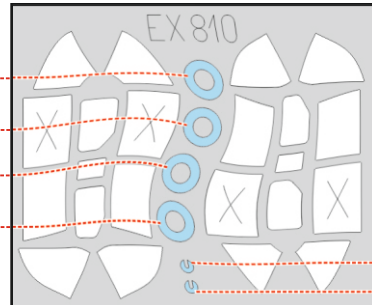

Chipmunk T.10 TFace

LIQUID MASK 

OUTSIDE

INSIDE