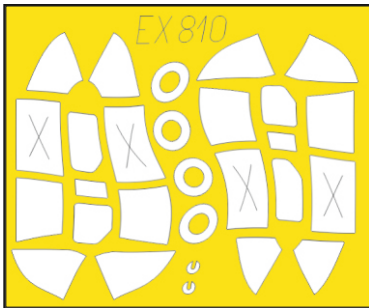

Chipmunk T.10 TFace

LIQUID MASK 

OUTSIDE

INSIDE