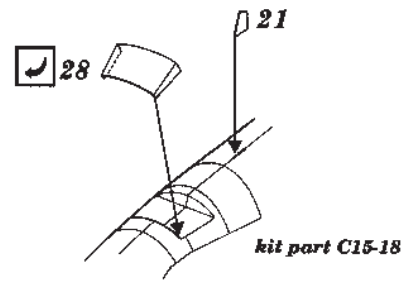

C-130H Hercules - exterior

1/72 scale detail set for Esci / Ertl / AMT kit

72 246

-  OPPOSITE SIDE
-  REMOVE
-  BEND
-  REPLACE
-  GRIND
-  OPTION

A UNDERCARRIAGE

B DOORS

C GAS TURBINE COMPRESSOR

D CARGO RAMP

E COOLING FLAPS

F EXTERIOR PARTS