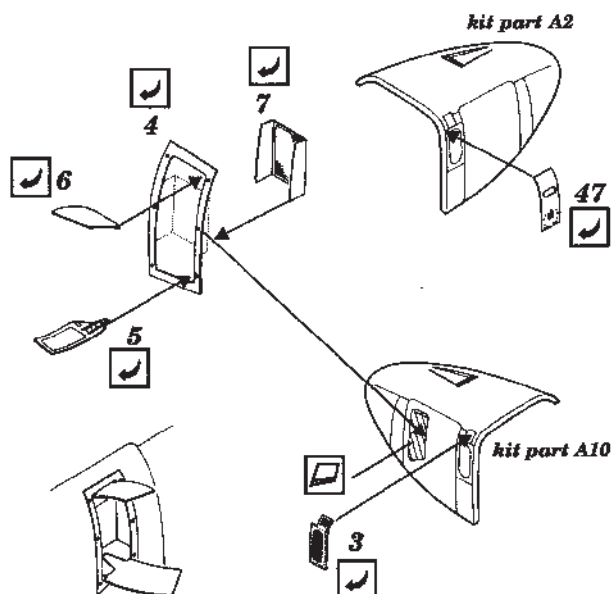

C-130H Hercules - exterior

1/72 scale detail set for Esci / Ertl / AMT kit

72 246

-  OPPOSITE SIDE
-  REMOVE
-  BEND
-  REPLACE
-  GRIND
-  OPTION

A UNDERCARRIAGE

B DOORS

C GAS TURBINE COMPRESSOR

D CARGO RAMP

E COOLING FLAPS

F EXTERIOR PARTS