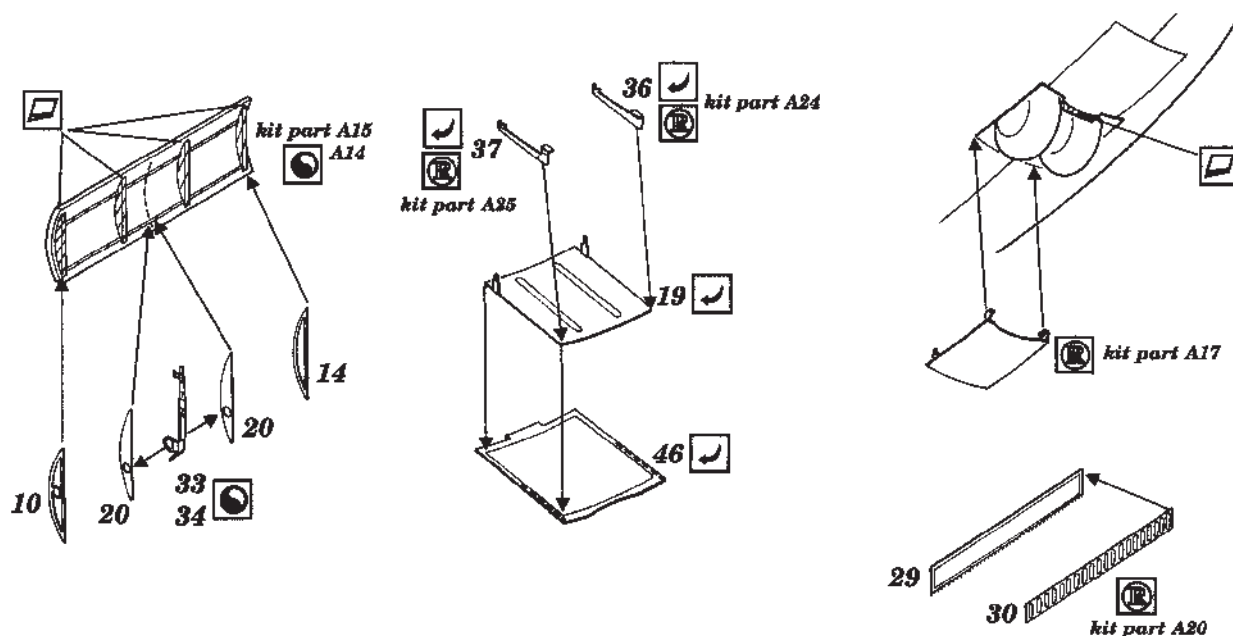

C-130H Hercules - exterior

1/72 scale detail set for Esci / Ertl / AMT kit

72 246

-  OPPOSITE SIDE
-  REMOVE
-  BEND
-  REPLACE
-  GRIND
-  OPTION

A UNDERCARRIAGE

B DOORS

C GAS TURBINE COMPRESSOR

D CARGO RAMP

E COOLING FLAPS

F EXTERIOR PARTS