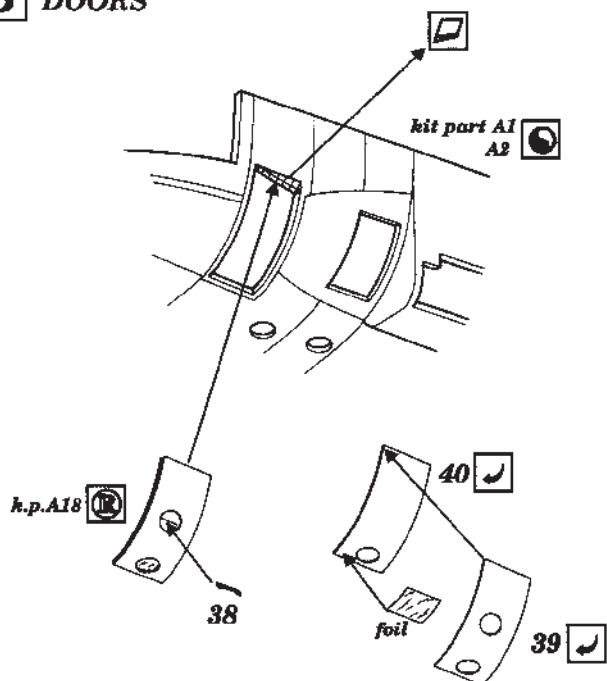

C-130H Hercules - exterior

1/72 scale detail set for Esci / Ertl / AMT kit

72 246

-  OPPOSITE SIDE
-  REMOVE
-  BEND
-  REPLACE
-  GRIND
-  OPTION

A UNDERCARRIAGE

B DOORS

C GAS TURBINE COMPRESSOR

D CARGO RAMP

E COOLING FLAPS

F EXTERIOR PARTS