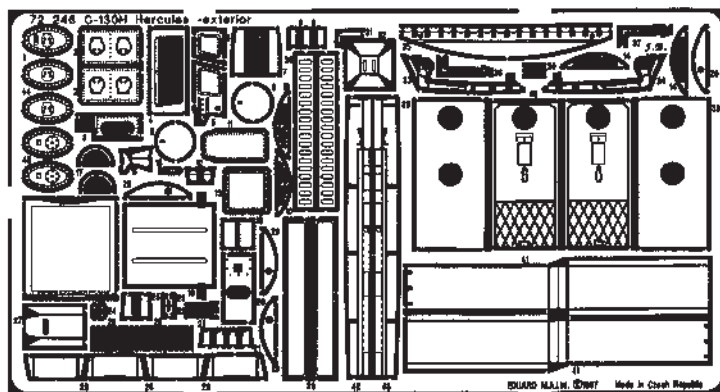

C-130H Hercules - exterior

1/72 scale detail set for Esci / Ertl / AMT kit

72 246

-  OPPOSITE SIDE
-  REMOVE
-  BEND
-  REPLACE
-  GRIND
-  OPTION

A UNDERCARRIAGE

B DOORS

C GAS TURBINE COMPRESSOR

D CARGO RAMP

E COOLING FLAPS

F EXTERIOR PARTS