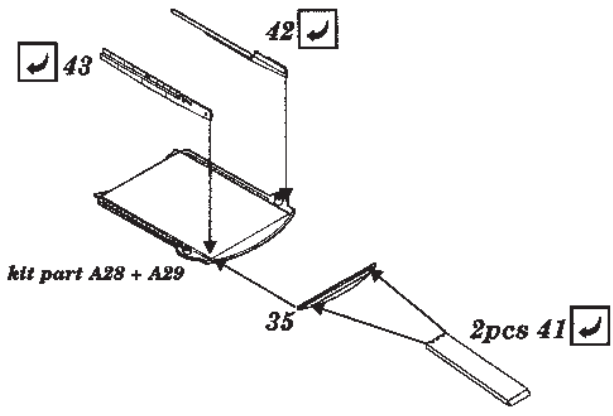

C-130H Hercules - exterior

1/72 scale detail set for Esci / Ertl / AMT kit

72 246

-  OPPOSITE SIDE
-  REMOVE
-  BEND
-  REPLACE
-  GRIND
-  OPTION

A UNDERCARRIAGE

B DOORS

C GAS TURBINE COMPRESSOR

D CARGO RAMP

E COOLING FLAPS

F EXTERIOR PARTS