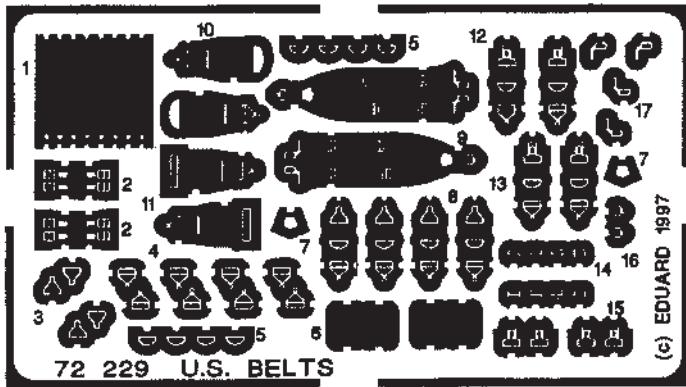

Sabelts USAF & USN WWII

72 229

1/72 scale detail set

-  OPPOSITE SIDE
-  REMOVE
-  BEND
-  REPLACE
-  GRIND

EARLY BELTS

LATER BELTS