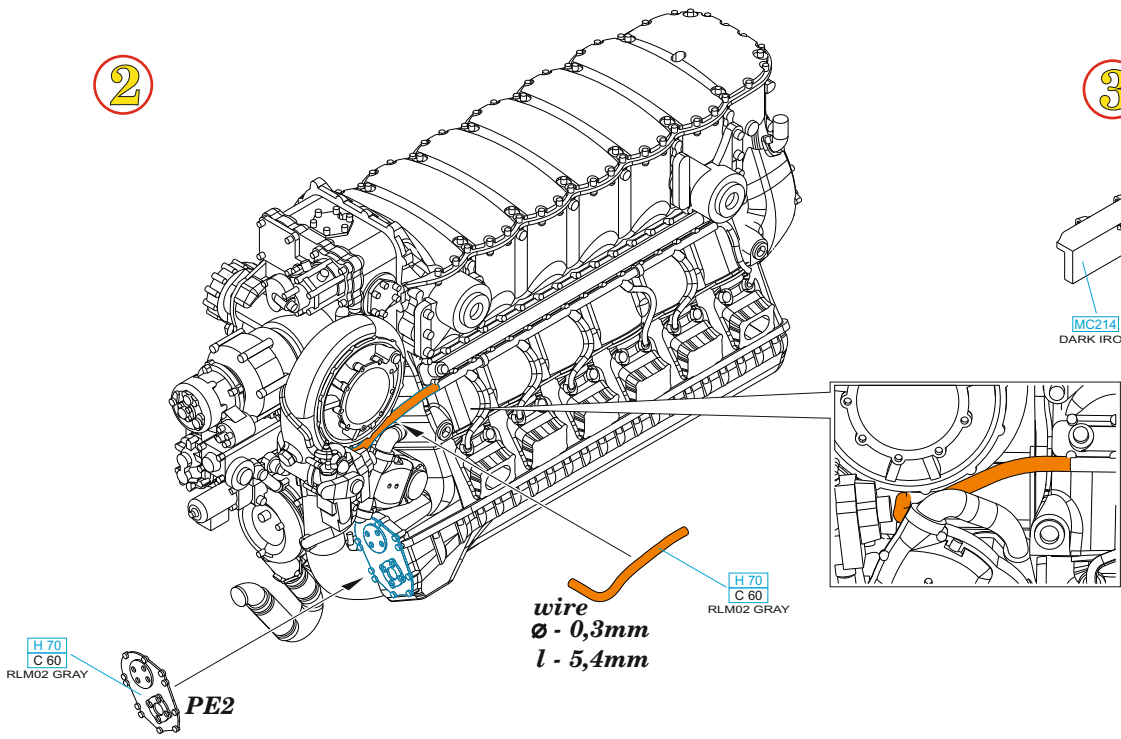

1

2

3

4

wire
Ø - 0,4mm
l - 5mm

H 70
C 60
RLM02 GRAY

wire
Ø - 0,35mm
l - 3,4mm

6