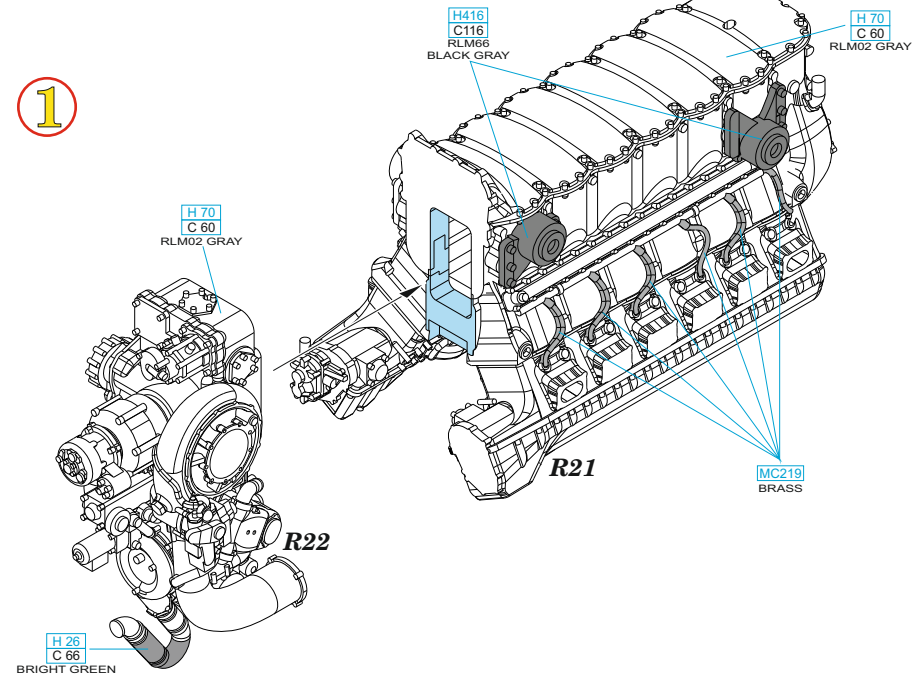

1

2

3

4

wire
Ø - 0,4mm
l - 5mm

H 70
C 60
RLM02 GRAY

wire
Ø - 0,35mm
l - 3,4mm

6