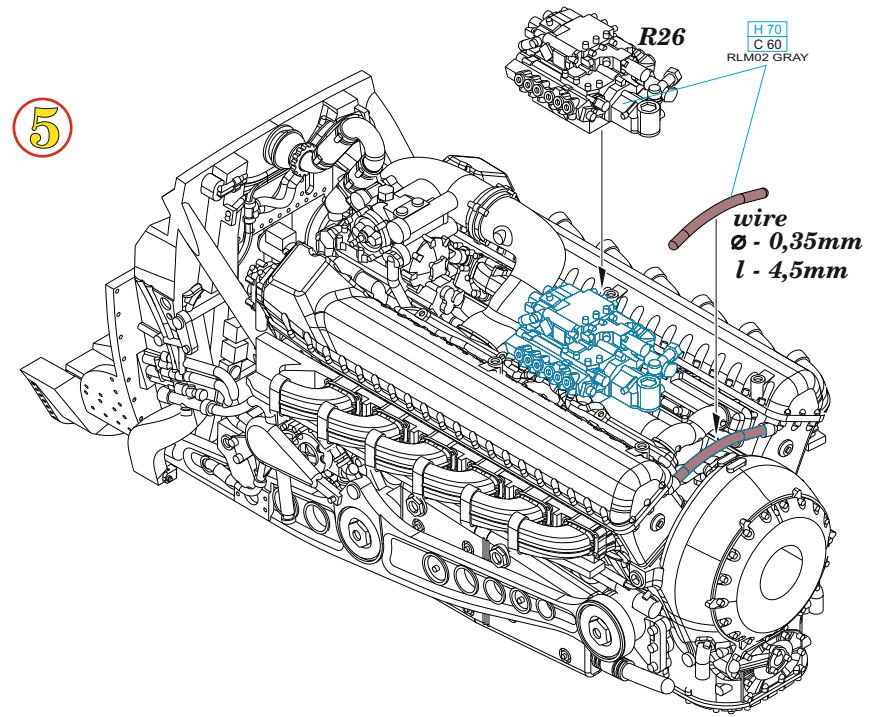

4

wire
Ø - 0,4mm
l - 5mm

H 70
C 60
RLM02 GRAY

wire
Ø - 0,35mm
l - 3,4mm

6

5

7