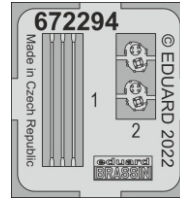

672 294 S-199 engine

for Eduard kit - pro stavebnici Eduard

eduard
BRASSIN
Print

1/72 scale

COLOURS

GSI Creos (GUNZE)		Mr.METAL COLOR		
AQUEOUS	Mr.COLOR			
H 8	C 8	SILVER	MC214	DARK IRON
H 12	C 33	FLAT BLACK	MC219	BRASS
H 26	C 66	BRIGHT GREEN		
H 70	C 60	RLM02 GRAY		
	C 92	SEMI GLOSS BLACK		
H416	C116	RLM66 BLACK GRAY		