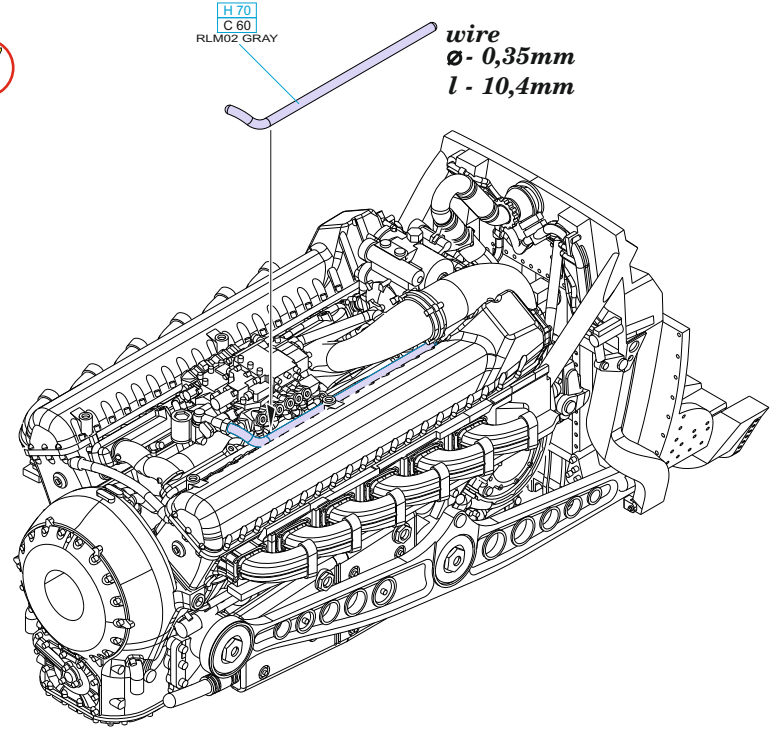

4

wire
Ø - 0,4mm
l - 5mm

H 70
C 60
RLM02 GRAY

wire
Ø - 0,35mm
l - 3,4mm

6

5

7