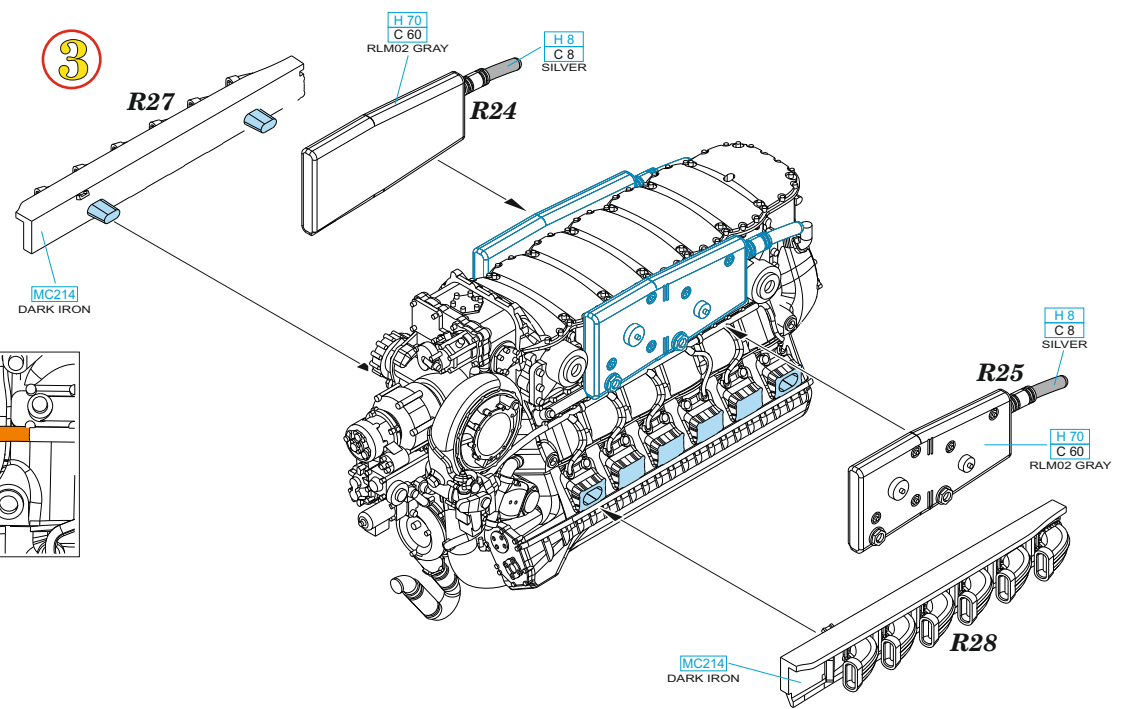

1

2

3

4

wire
Ø - 0,4mm
l - 5mm

H 70
C 60
RLM02 GRAY

wire
Ø - 0,35mm
l - 3,4mm

6