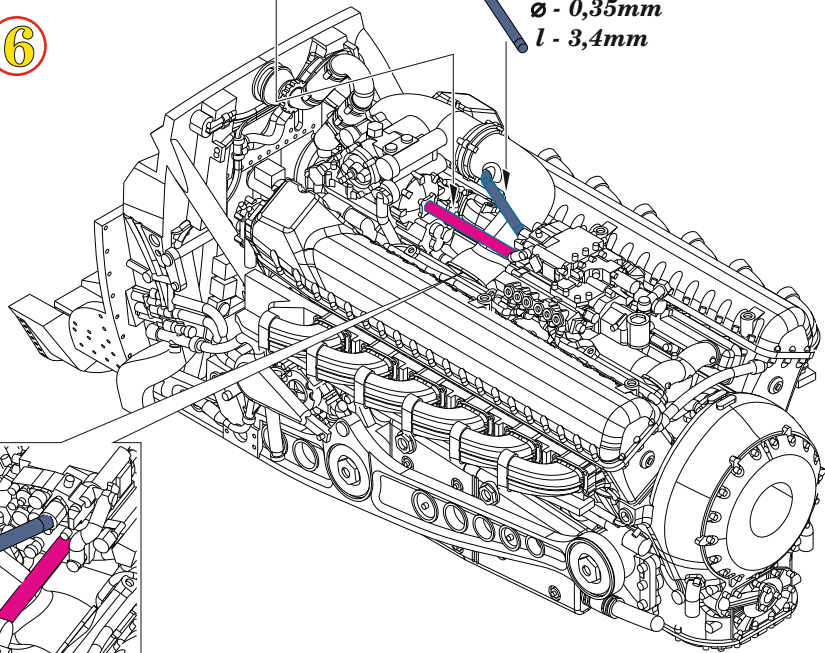

1

2

3

4

wire
Ø - 0,4mm
l - 5mm

H 70
C 60
RLM02 GRAY

wire
Ø - 0,35mm
l - 3,4mm

6