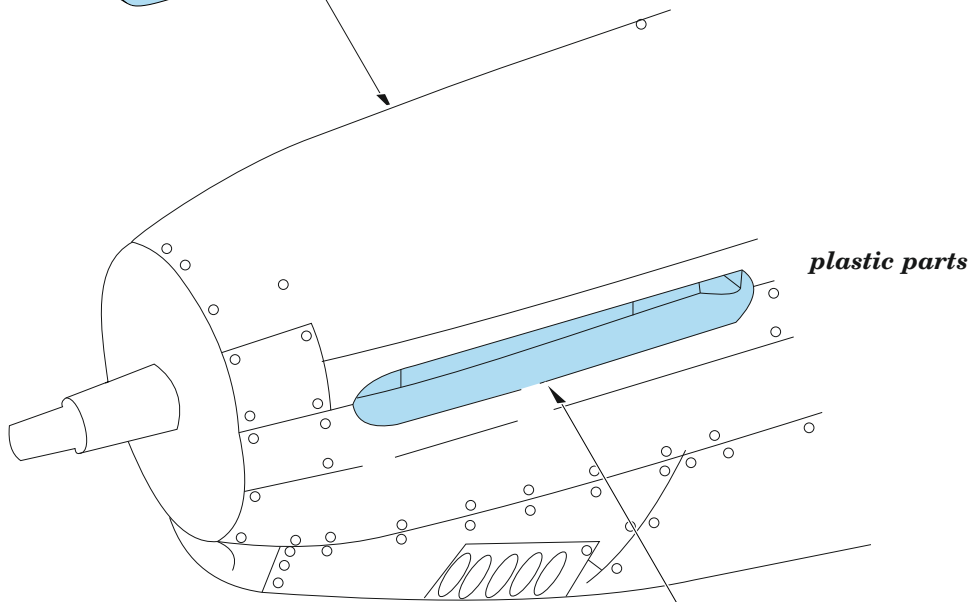

672 280 P-51B/C exhaust stacks w/fairing 1/72

for Arma Hobby kit - pro stavebnici Arma Hobby

eduard
435 21 Obrnice 170
Czech Republic

www.eduard.com
7,95

R4

plastic parts

- | | | | |
|--|---|--|---------------------|
| | REMOVE
ODSTRANIT | | BEND
OHNOUT |
| | GRIND
OBROUSIT | | OPTION
VOLBA |
| | DRILL HOLE
VRTAT OTVOR | | REPLACE
NAHRADIT |
| | SYMMETRICAL ASSEMBLY
SYMETRICKÁ MONTÁŽ | | |
| | SCRIBE THE PANEL AND HOLES
RYTI | | |
| | REVERSE SIDE
OTOČIT | | |