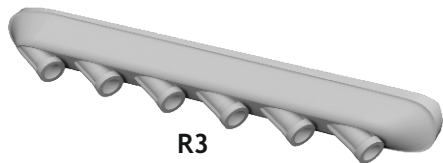

672 280 P-51B/C exhaust stacks w/fairing

for Arma Hobby kit - pro stavebnici Arma Hobby

1/72 scale

R3

R4

COLOURS

GSI Creos (GUNZE)	
AQUEOUS	Mr.COLOR

Mr.METAL COLOR	
SM201	SUPER CHROME
MC214	DARK IRON

672 280 P-51B/C exhaust stacks w/fairing 1/72

for Arma Hobby kit - pro stavebnici Arma Hobby

eduard
435 21 Obrnice 170
Czech Republic

www.eduard.com
7,95

R4

plastic parts

- | | | | |
|--|---|--|---------------------|
| | REMOVE
ODSTRANIT | | BEND
OHNOUT |
| | GRIND
OBROUSIT | | OPTION
VOLBA |
| | DRILL HOLE
VRTAT OTVOR | | REPLACE
NAHRADIT |
| | SYMMETRICAL ASSEMBLY
SYMETRICKÁ MONTÁŽ | | |
| | SCRIBE THE PANEL AND HOLES
RYTI | | |
| | REVERSE SIDE
OTOČIT | | |