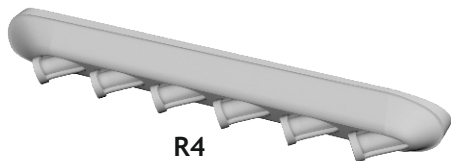

672 280 P-51B/C exhaust stacks w/fairing

for Arma Hobby kit - pro stavebnici Arma Hobby

1/72 scale

R3

R4

COLOURS

GSI Creos (GUNZE)	
AQUEOUS	Mr.COLOR

Mr.METAL COLOR	
SM201	SUPER CHROME
MC214	DARK IRON

672 280 P-51B/C exhaust stacks w/fairing 1/72

for Arma Hobby kit - pro stavebnici Arma Hobby

eduard
435 21 Obrnice 170
Czech Republic

www.eduard.com
7,95

R4

plastic parts

- | | | | |
|--|---|--|---------------------|
| | REMOVE
ODSTRANIT | | BEND
OHNOUT |
| | GRIND
OBROUSIT | | OPTION
VOLBA |
| | DRILL HOLE
VRTAT OTVOR | | REPLACE
NAHRADIT |
| | SYMMETRICAL ASSEMBLY
SYMETRICKÁ MONTÁŽ | | |
| | SCRIBE THE PANEL AND HOLES
RYTI | | |
| | REVERSE SIDE
OTOČIT | | |