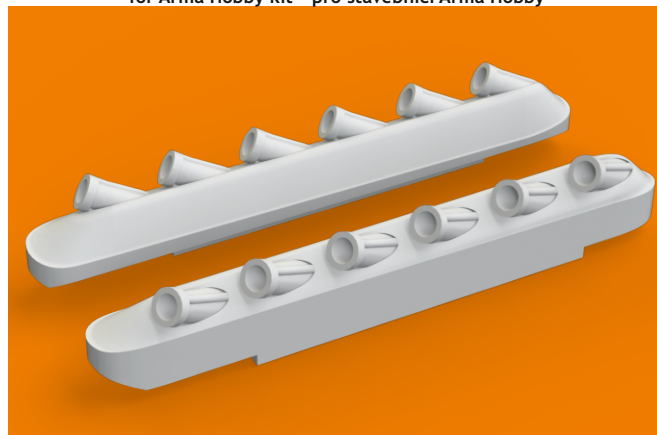

672 280 P-51B/C exhaust stacks w/fairing

for Arma Hobby kit - pro stavebnici Arma Hobby

1/72 scale

R3

R4

COLOURS

GSI Creos (GUNZE)	
AQUEOUS	Mr.COLOR

Mr.METAL COLOR	
SM201	SUPER CHROME
MC214	DARK IRON

672 280 P-51B/C exhaust stacks w/fairing 1/72

for Arma Hobby kit - pro stavebnici Arma Hobby

eduard
435 21 Obrnice 170
Czech Republic

www.eduard.com
7,95

R4

plastic parts

- | | | | |
|--|---|--|---------------------|
| | REMOVE
ODSTRANIT | | BEND
OHNOUT |
| | GRIND
OBROUSIT | | OPTION
VOLBA |
| | DRILL HOLE
VRTAT OTVOR | | REPLACE
NAHRADIT |
| | SYMMETRICAL ASSEMBLY
SYMETRICKÁ MONTÁŽ | | |
| | SCRIBE THE PANEL AND HOLES
RYTI | | |
| | REVERSE SIDE
OTOČIT | | |

R3

SM201
SUPER CHROME

MC214
DARK IRON