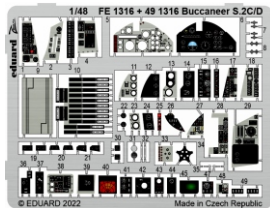

Cat. No. 648814