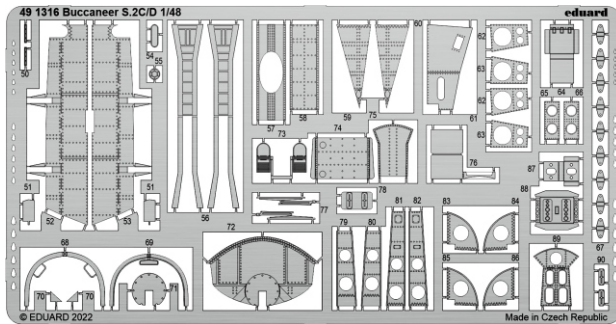

Cat. No. 648814