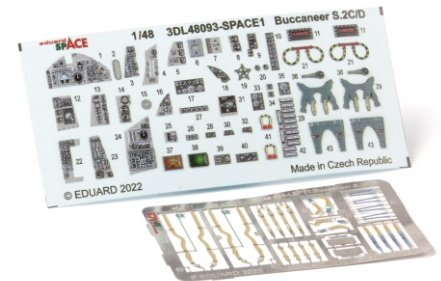

648 834 MB Mk.6 ejection seat
upper handles

eduard
BRASSIN

Print

1/48 scale

R1 5pcs.

COLOURS

GSI Creos (GUNZE)		Mr.METAL COLOR
AQUEOUS	Mr.COLOR	

648 834 MB Mk.6 ejection seat
upper handles

1/48

eduard

eduard
435 21 Obrnice 170
Czech Republic

www.eduard.com
7,95

RELATED PRODUCTS

- 491316 Buccaneer S.2C/D (PE-Set)
- FE1316 Buccaneer S.2C/D (PE-Set)
- FE1317 Buccaneer S.2C/D seatbelts STEEL (PE-Set)
- 644198 Buccaneer S.2C/D wheels (Brassin)
- 648814 Buccaneer S.2C/D LööK (Brassin)
- 648823 Buccaneer S.2C/D ejection seats PRINT (Brassin)
- 3DL48093 Buccaneer S.2C/D SPACE (3D Decal Set)
- EX906 Buccaneer S.2C/D (Mask)
- EX907 Buccaneer S.2C/D TFace (Mask)