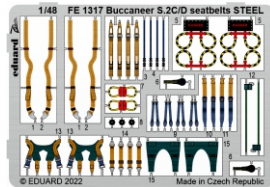

Cat. No. 648814