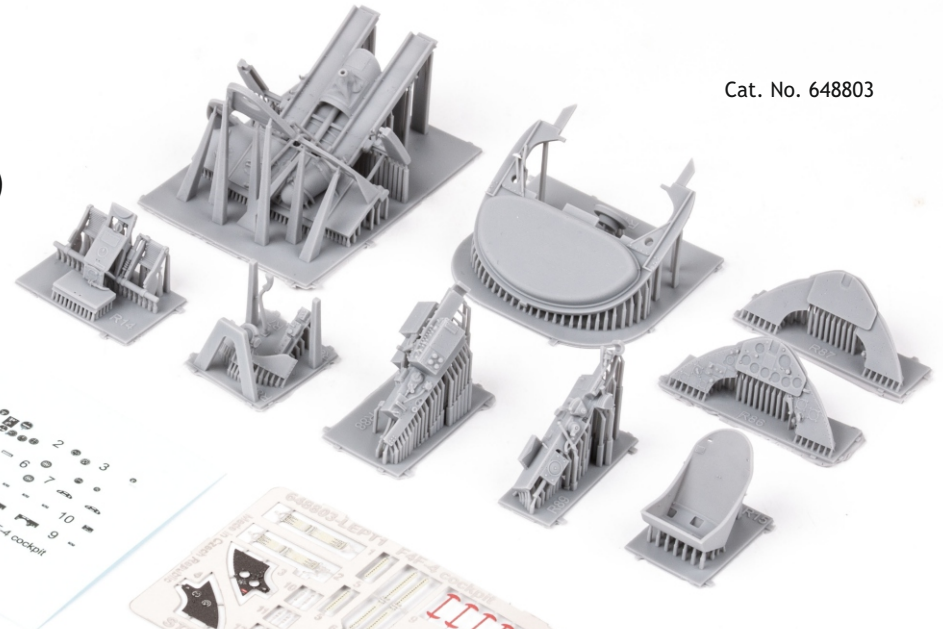

RELATED PRODUCTS

- 481093 F4F-4 landing flaps (PE-Set)
- FE1290 F4F seatbelts STEEL (PE-Set)
- 644164 F4F-4 LööK (Brassin)
- 648756 F4F 42gal ventral drop tank PRINT (Brassin)
- 648769 F4F gun barrels PRINT (Brassin)
- 648779 F4F undercarriage legs BRONZE (Brassin)
- 648803 F4F-4 cockpit PRINT (Brassin)
- 648815 F4F-4 wheels early (Brassin)
- 648816 F4F-4 wheels late (Brassin)
- 648817 F4F-4 landing flaps PRINT (Brassin)
- 648818 F4F-4 folding wings PRINT (Brassin)
- 648820 F4F-4 exhausts PRINT (Brassin)
- 648829 F4F-4 wheel bay PRINT (Brassin)
- 3DL48090 F4F-4 SPACE (3D Decal Set)
- EX904 F4F-4 TFace (Mask)

Cat. No. 648803