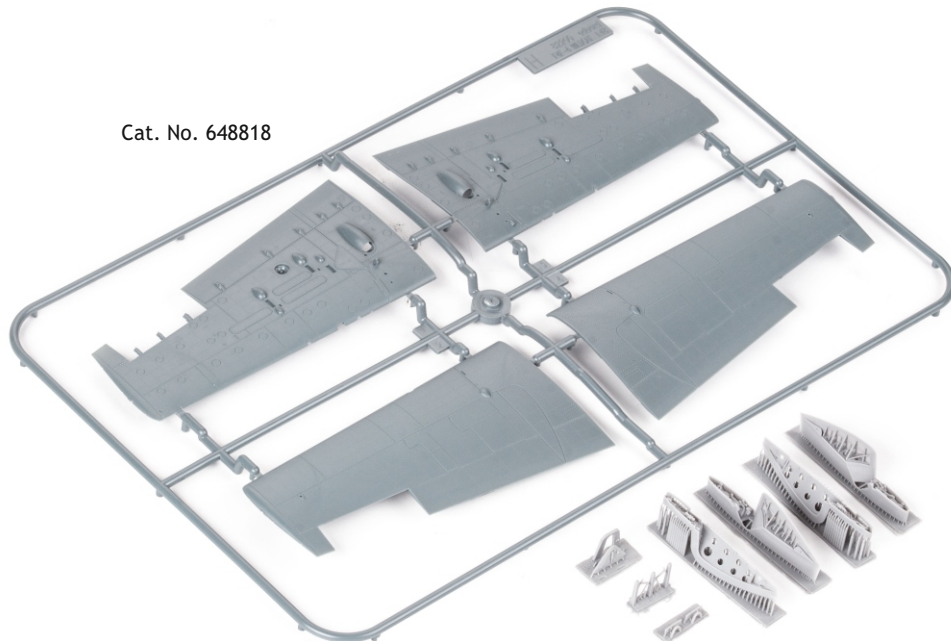

Cat. No. 648818