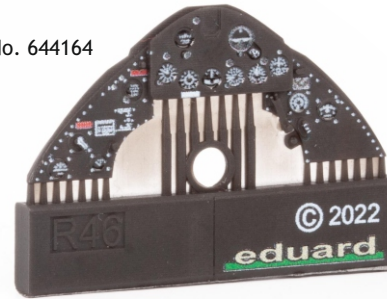

Cat. No. 644164