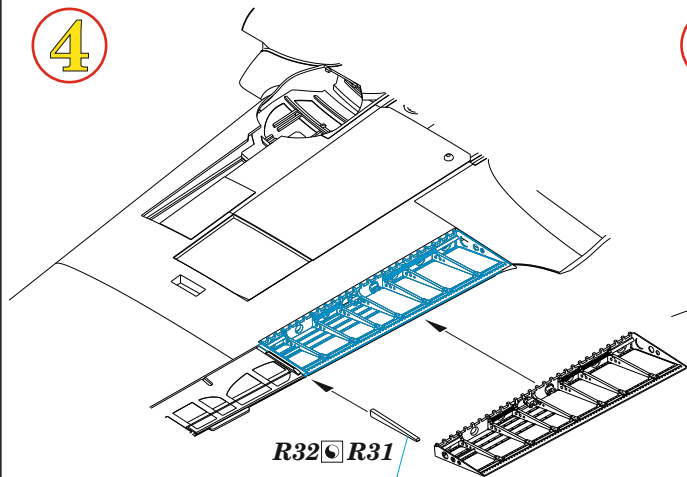

**3**

**4**

UNDERSURFACE COLOR

**5**

**KIT DECAL S23**   
(SHEET 82 210 - OBT2)

- |   |   |
|---|---|
|  REMOVE<br>ODSTRANIT                       |  BEND<br>OHNOUIT     |
|  GRIND<br>OBROUSIT                         |  OPTION<br>VOLBA     |
|  DRILL HOLE<br>VRTAT OTVOR                 |  REPLACE<br>NAHRADIT |
|  SYMMETRICAL ASSEMBLY<br>SYMETRICKA MONTAZ |   |
|  SCRIBE THE PANEL AND HOLES<br>RYTI        |   |
|  REVERSE SIDE<br>OTOCT                   |   |