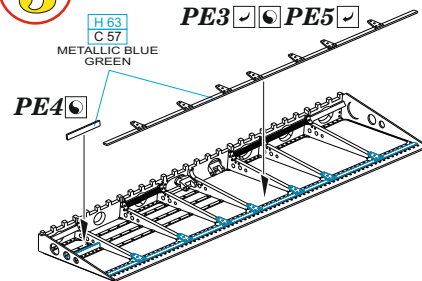

**3**

**4**

UNDERSURFACE COLOR

**5**

**KIT DECAL S23**   
(SHEET 82 210 - OBT2)

- |   |   |
|---|---|
|  REMOVE<br>ODSTRANIT                       |  BEND<br>OHNOUIT     |
|  GRIND<br>OBROUSIT                         |  OPTION<br>VOLBA     |
|  DRILL HOLE<br>VRTAT OTVOR                 |  REPLACE<br>NAHRADIT |
|  SYMMETRICAL ASSEMBLY<br>SYMETRICKA MONTAZ |   |
|  SCRIBE THE PANEL AND HOLES<br>RYTI        |   |
|  REVERSE SIDE<br>OTOCT                   |   |