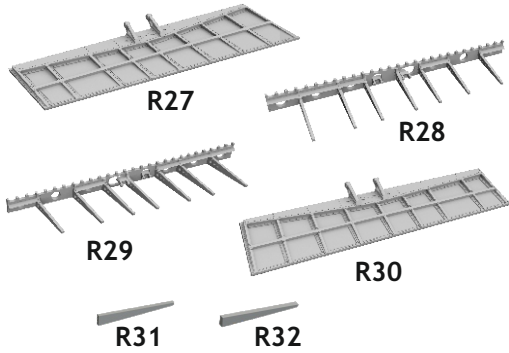

**648 807 A6M3 Type 22 landing flaps**  
for Eduard kit - pro stavebnici Eduard

eduard  
BRASSIN

*Print*

1/48 scale

**648 807 A6M3 Type 22 landing flaps**  
for Eduard kit - pro stavebnici Eduard

1/48

COLOURS

**3**

**4**

UNDERSURFACE COLOR

**5**

**KIT DECAL S23**   
(SHEET 82 210 - OBT2)

- |   |   |
|---|---|
|  REMOVE<br>ODSTRANIT                       |  BEND<br>OHNOUIT     |
|  GRIND<br>OBROUSIT                         |  OPTION<br>VOLBA     |
|  DRILL HOLE<br>VRTAT OTVOR                 |  REPLACE<br>NAHRADIT |
|  SYMMETRICAL ASSEMBLY<br>SYMETRICKA MONTAZ |   |
|  SCRIBE THE PANEL AND HOLES<br>RYTI        |   |
|  REVERSE SIDE<br>OTOCT                   |   |