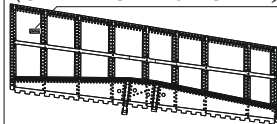

**3**

**4**

UNDERSURFACE COLOR

**5**

**KIT DECAL S23**   
(SHEET 82 210 - OBT2)

- |   |   |
|---|---|
|  REMOVE<br>ODSTRANIT                       |  BEND<br>OHNOUIT     |
|  GRIND<br>OBROUSIT                         |  OPTION<br>VOLBA     |
|  DRILL HOLE<br>VRTAT OTVOR                 |  REPLACE<br>NAHRADIT |
|  SYMMETRICAL ASSEMBLY<br>SYMETRICKA MONTAZ |   |
|  SCRIBE THE PANEL AND HOLES<br>RYTI        |   |
|  REVERSE SIDE<br>OTOCT                   |   |