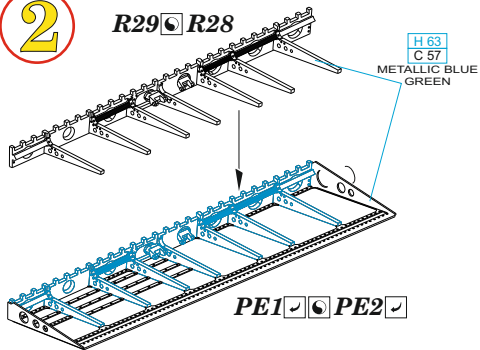

**3**

**4**

UNDERSURFACE COLOR

**5**

**KIT DECAL S23**   
(SHEET 82 210 - OBT2)

- |   |   |
|---|---|
|  REMOVE<br>ODSTRANIT                       |  BEND<br>OHNOUIT     |
|  GRIND<br>OBROUSIT                         |  OPTION<br>VOLBA     |
|  DRILL HOLE<br>VRTAT OTVOR                 |  REPLACE<br>NAHRADIT |
|  SYMMETRICAL ASSEMBLY<br>SYMETRICKA MONTAZ |   |
|  SCRIBE THE PANEL AND HOLES<br>RYTI        |   |
|  REVERSE SIDE<br>OTOCT                   |   |