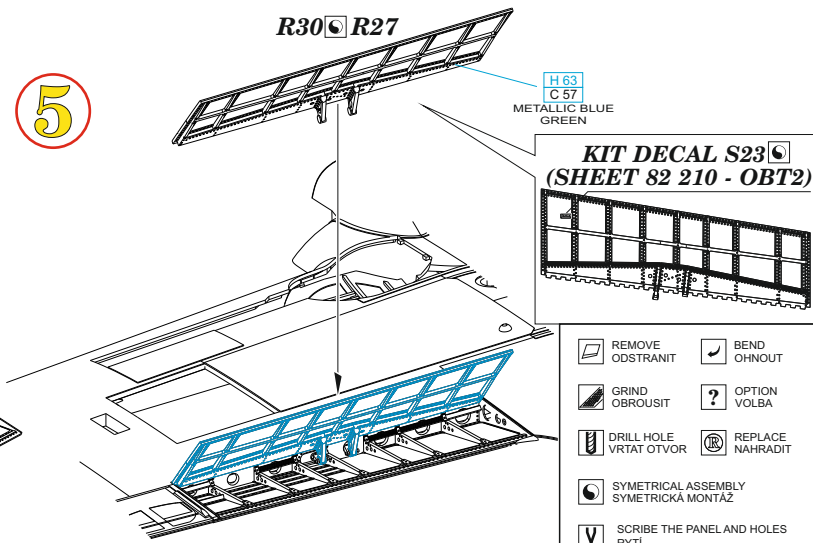

**3**

**4**

UNDERSURFACE COLOR

**5**

**KIT DECAL S23**   
(SHEET 82 210 - OBT2)

- |   |   |
|---|---|
|  REMOVE<br>ODSTRANIT                       |  BEND<br>OHNOUIT     |
|  GRIND<br>OBROUSIT                         |  OPTION<br>VOLBA     |
|  DRILL HOLE<br>VRTAT OTVOR                 |  REPLACE<br>NAHRADIT |
|  SYMMETRICAL ASSEMBLY<br>SYMETRICKA MONTAZ |   |
|  SCRIBE THE PANEL AND HOLES<br>RYTI        |   |
|  REVERSE SIDE<br>OTOCT                   |   |