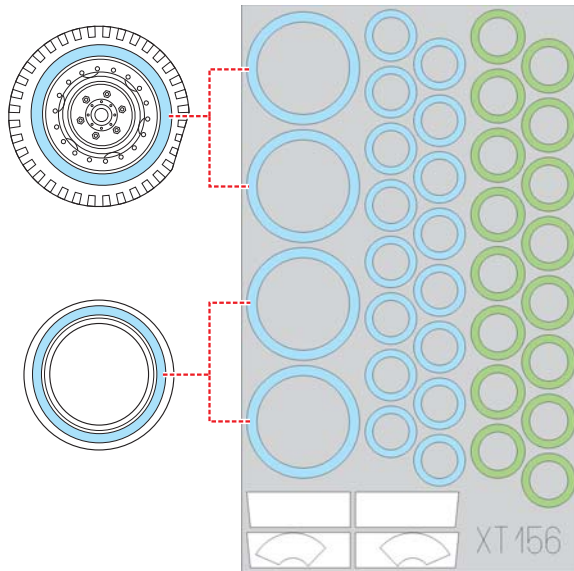

eduard
Express Mask

XT 156

M-16 Half Track

The die-cut mask for accurate canopy frame painting of the
Dragon *scale 1/35 KIT*

D1+D6 outside

D1+D6 inside