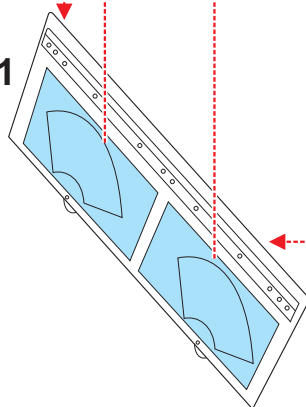

eduard
Express Mask

XT 155

M4/M4A Half Track

The die-cut mask for accurate canopy frame painting of the
Dragon *scale 1/35 KIT*

D1+D6 outside

D1+D6 inside

E1

E1