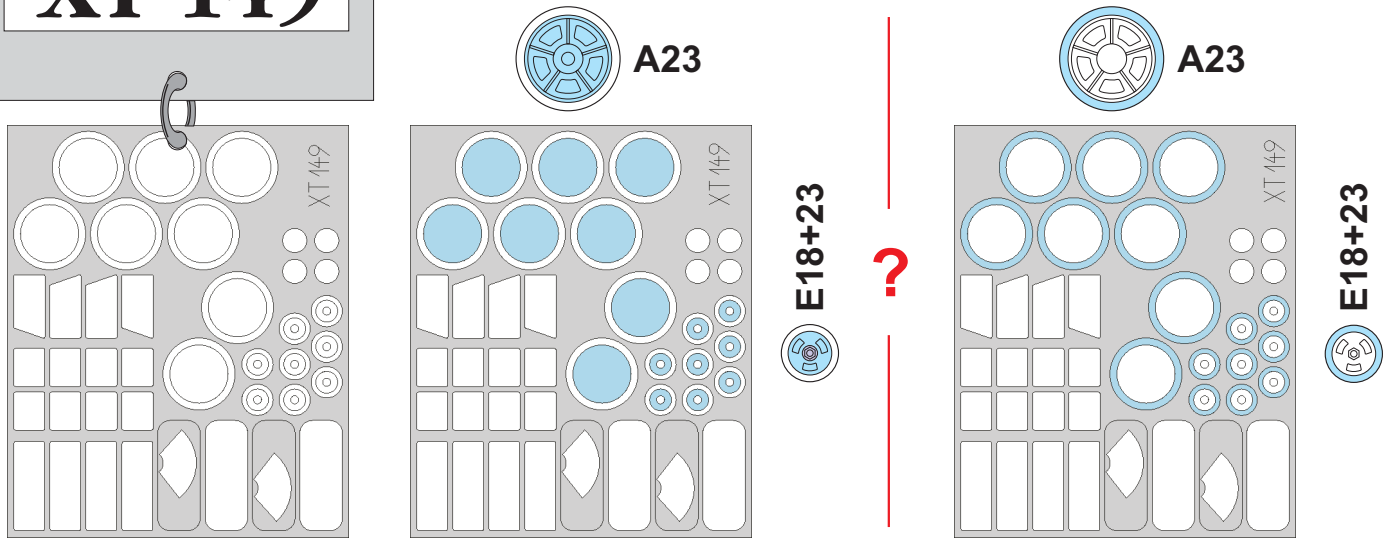

eduard
Express Mask

XT 149

M-4 High Speed Tractor

The die-cut mask for accurate canopy frame painting of the
Hobby Boss scale 1/35 KIT

 - LIQUID MASK
MASCOL