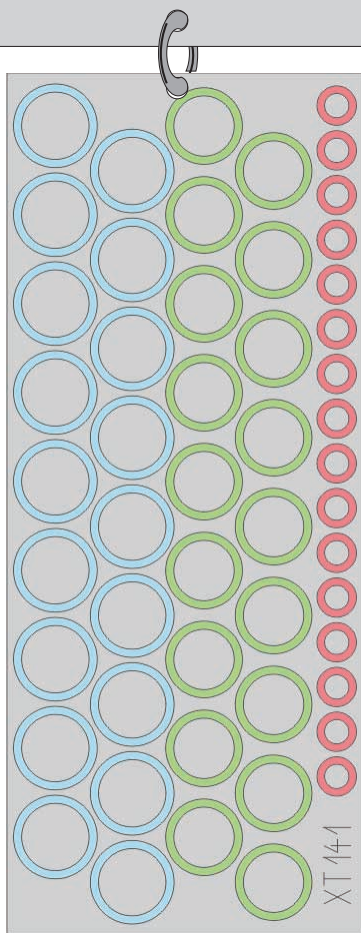

eduard
Express Mask

XT 141

Nashorn wheel masks

The die-cut mask for accurate canopy frame painting of the

Dragon

scale 1/35 KIT

KIT PARTS: *E1, E2 outside*

E1, E2 inside

Q1, Q2 outside

Q1, Q2 inside