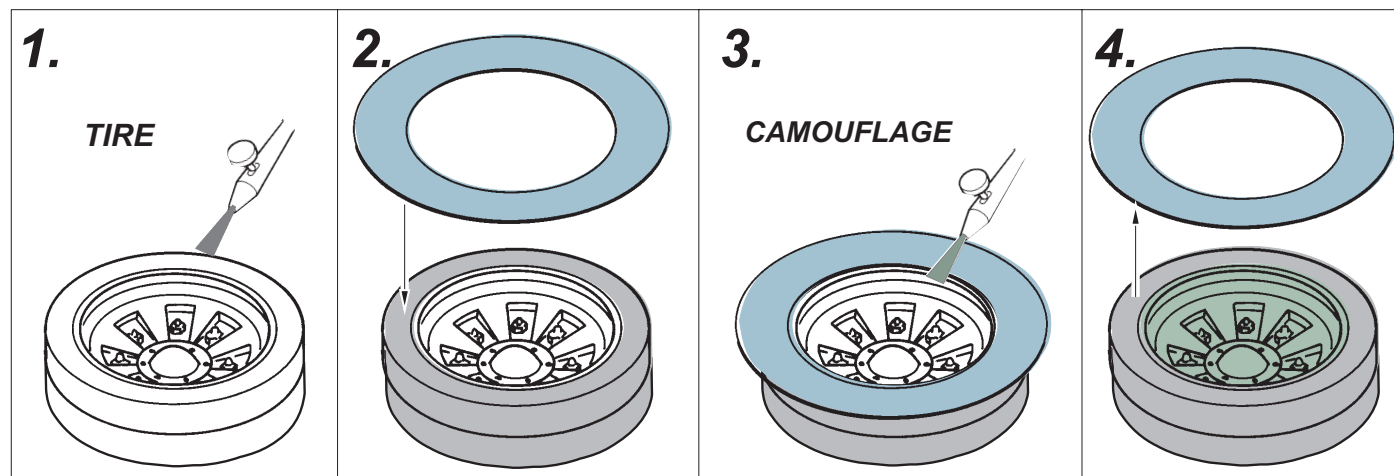

eduard
Express Mask

XT 141

Nashorn wheel masks

The die-cut mask for accurate canopy frame painting of the

Dragon

scale 1/35 KIT

KIT PARTS: *E1, E2 outside*

E1, E2 inside

Q1, Q2 outside

Q1, Q2 inside