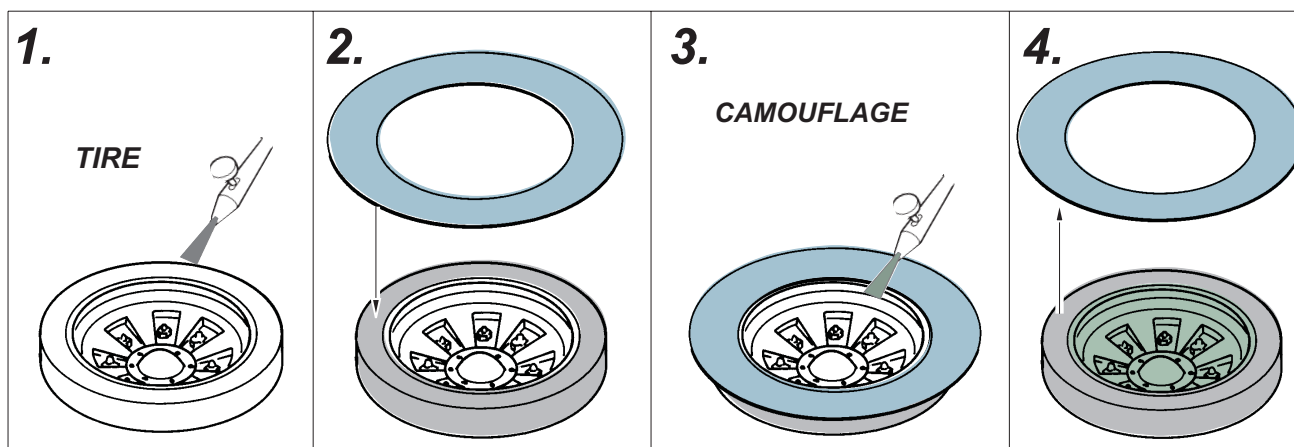

# M-51 Isherman wheel masks

The die-cut mask for accurate canopy frame painting of the

*Dragon*

*scale 1/35 KIT*

**KIT PARTS:** C1, C9, C10,  
C14, C15+16,  
F11