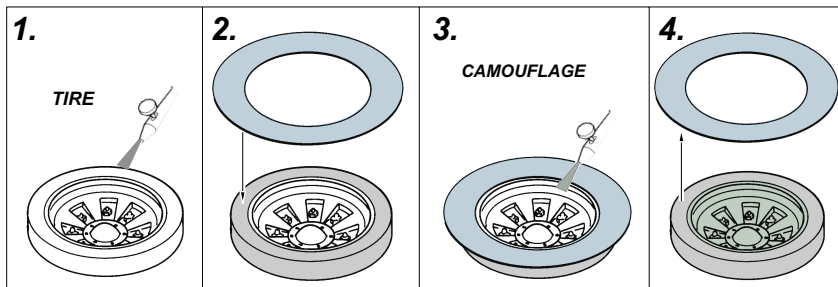

eduard
Express MASK

XT 134

Crusader Mk.III wheel mask 1/35

The die-cut mask for accurate canopy frame painting of the
Italeri *1/35 scale*

KIT
PARTS: 9A, 11A,
13A, 14A