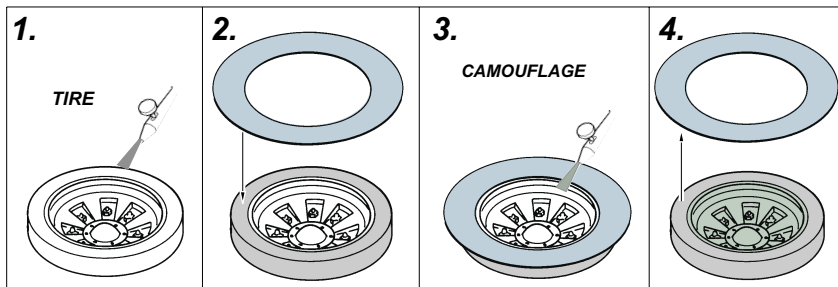

eduard
Express Mask

XT 133

M-4A3 Sherman wheel mask 1/35

The die-cut mask for accurate canopy frame painting of the

Italeri

1/35 scale

KIT
PARTS: 4B