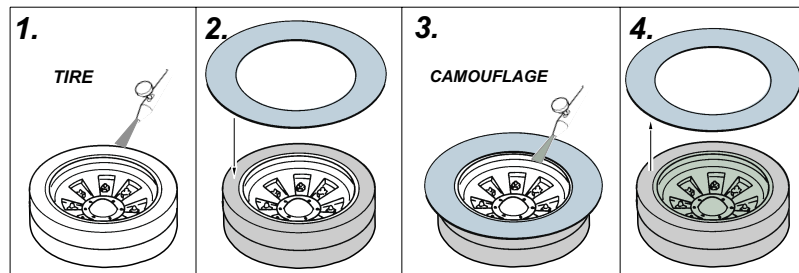

eduard
Express Mask

XT 129

M-1A2 Abrams wheel mask 1/35

A die-cut mask for accurate painting for Trumpeter kit

1/35 KIT

**KIT
PARTS:
A3,A4**

XT'29