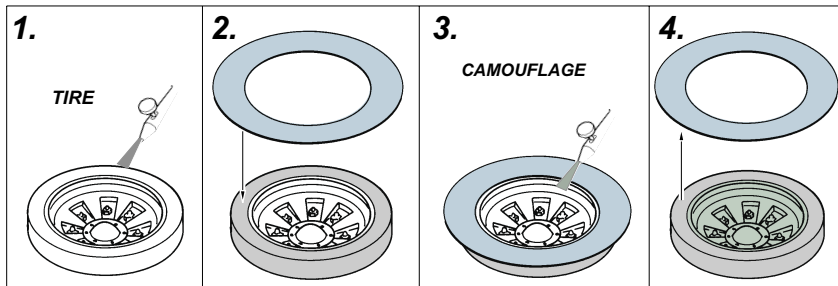

# KV-1/KV-2 wheel mask 1/35

The die-cut mask for accurate canopy frame painting of the  
*Eastern Express* *1/35 scale*

**KIT**  
**PARTS: 33**