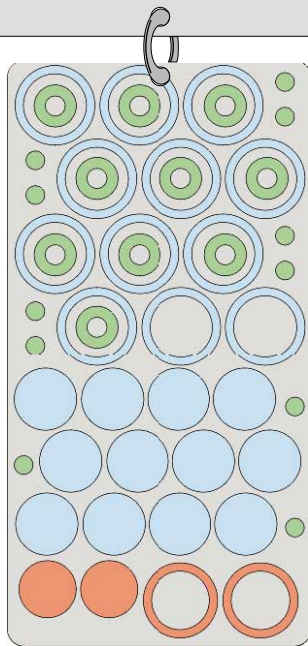

eduard
Express Mask

XT 124

Leclerc serie 2 Wheel Masks 1/35

The die-cut mask for accurate canopy frame painting of the
Tamiya *1/35 scale*

A 5

A 17+A29

Road wheel
outside + inside