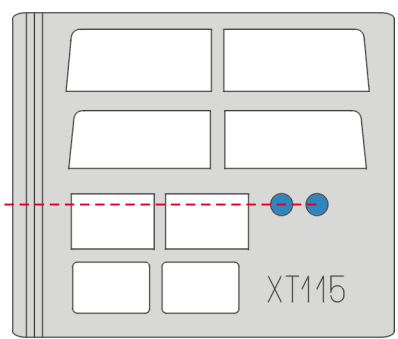

eduard
Express Mask

M-1025 Hummer

The die-cut mask for accurate canopy frame painting of the
Academy 1/35 KIT

XT 115

D1

2pcs

D2 (D2)

B6 (B7)

D4

A17