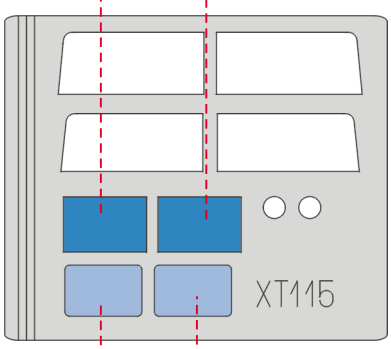

eduard
Express Mask

M-1025 Hummer

The die-cut mask for accurate canopy frame painting of the
Academy 1/35 KIT

XT 115

D1

2pcs

D2 (D2)

B6 (B7)

D4

A17