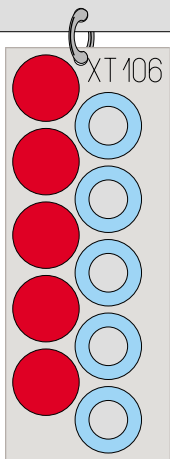

eduard
Express Mask

Dodge WC-56/57 wheel mask

A die-cut mask for accurate painting for ITALERI kit

1/35 KIT

XT 106

KIT PARTS:
59

KIT PARTS:
58, 62

eduard
Express Mask

Dodge WC-56/57 wheel mask

A die-cut mask for accurate painting for ITALERI kit

1/35 KIT

XT 106

KIT PARTS:
59

KIT PARTS:
58, 62