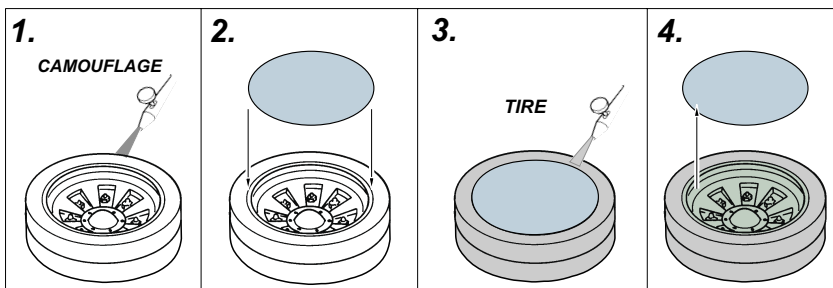

eduard
Express Mask

Dodge WC-56/57 wheel mask

A die-cut mask for accurate painting for ITALERI kit

1/35 KIT

XT 106

KIT PARTS:
59

KIT PARTS:
58, 62

eduard
Express Mask

Dodge WC-56/57 wheel mask

A die-cut mask for accurate painting for ITALERI kit

1/35 KIT

XT 106

KIT PARTS:
59

KIT PARTS:
58, 62