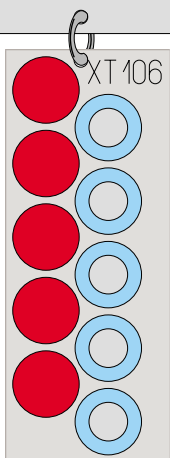

eduard
Express Mask

Dodge WC-56/57 wheel mask

A die-cut mask for accurate painting for ITALERI kit

1/35 KIT

XT 106

KIT PARTS:
59

KIT PARTS:
58, 62

eduard
Express Mask

Dodge WC-56/57 wheel mask

A die-cut mask for accurate painting for ITALERI kit

1/35 KIT

XT 106

KIT PARTS:
59

KIT PARTS:
58, 62