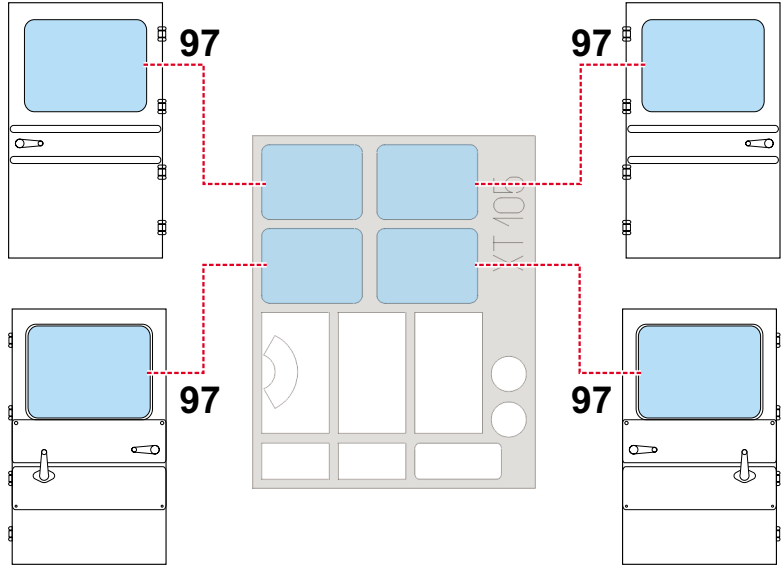

eduard
Express Mask

XT 105

ZIS-5

The die-cut mask for accurate canopy frame painting of the
ALAN 1/35 scale

REMOVE MASK
ODSTRANIT MASKU

REFERENCES: M- Hobby digest No.1
Military Modelling 12/2003 Vol.33