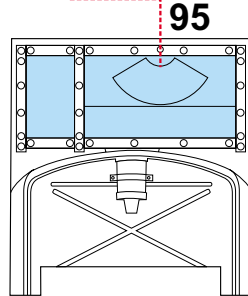

eduard
Express Mask

XT 105

ZIS-5

The die-cut mask for accurate canopy frame painting of the
ALAN 1/35 scale

REMOVE MASK
ODSTRANIT MASKU

REFERENCES: M- Hobby digest No.1
Military Modelling 12/2003 Vol.33