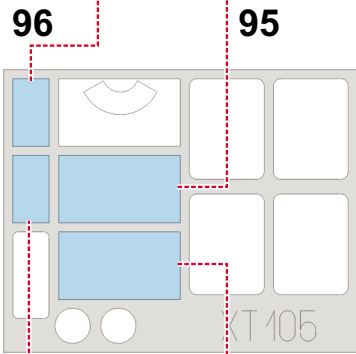

eduard
Express Mask

XT 105

ZIS-5

The die-cut mask for accurate canopy frame painting of the
ALAN 1/35 scale

REMOVE MASK
ODSTRANIT MASKU

REFERENCES: M- Hobby digest No.1
Military Modelling 12/2003 Vol.33