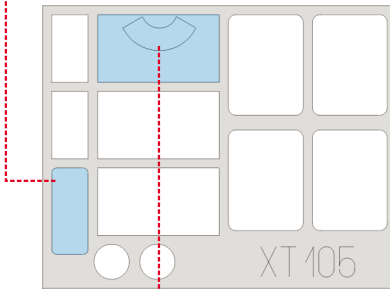

eduard
Express Mask

XT 105

ZIS-5

The die-cut mask for accurate canopy frame painting of the
ALAN 1/35 scale

REMOVE MASK
ODSTRANIT MASKU

REFERENCES: M- Hobby digest No.1
Military Modelling 12/2003 Vol.33