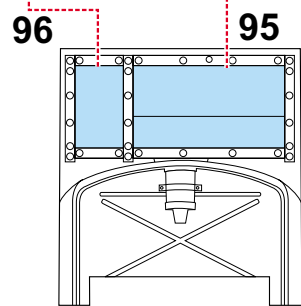

eduard
Express Mask

XT 105

ZIS-5

The die-cut mask for accurate canopy frame painting of the
ALAN 1/35 scale

REMOVE MASK
ODSTRANIT MASKU

REFERENCES: M- Hobby digest No.1
Military Modelling 12/2003 Vol.33