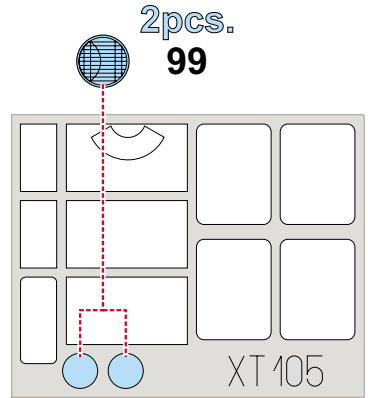

eduard
Express Mask

XT 105

ZIS-5

The die-cut mask for accurate canopy frame painting of the
ALAN 1/35 scale

REMOVE MASK
ODSTRANIT MASKU

REFERENCES: M- Hobby digest No.1
Military Modelling 12/2003 Vol.33