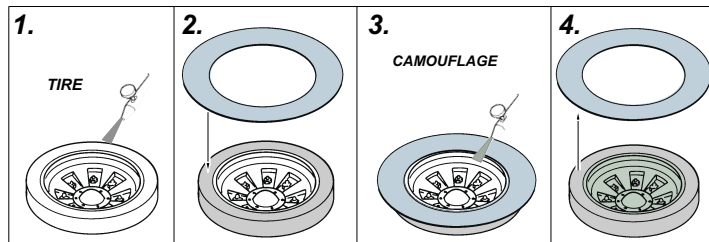

eduard
Express Mask

XT 098

Pz.Kpfw.II Luchs wheel mask

A die-cut mask for accurate painting for TASCA kit

1/35 KIT

A
KIT
PARTS:
B3, B31

B
KIT
PARTS:
B32, B53