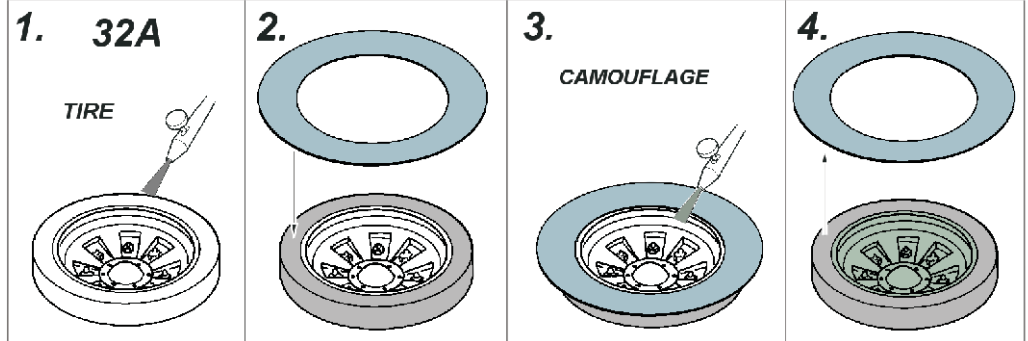

eduard
Express Mask

XT 095

Flakpanzer 38 (Gepard)

Wheel Mask

The die-cut mask for accurate canopy frame painting of the
1/35 scale

© EDUARD M.A. 2003

www.eduard.com

Made in Czech Republic