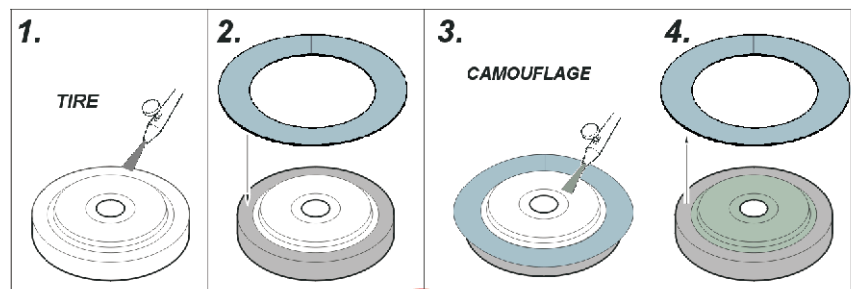

eduard
Express Mask

M-24 Chaffee wheel mask

A die-cut mask for accurate painting for Italeri kit

1/35 KIT

XT 093

OUTSIDE

KIT PART
A16
OUTSIDE

KIT PART
A17
OUTSIDE

KIT PART
A16
INSIDE

KIT PART
A17
INSIDE

INSIDE

LIQUID MASK ■