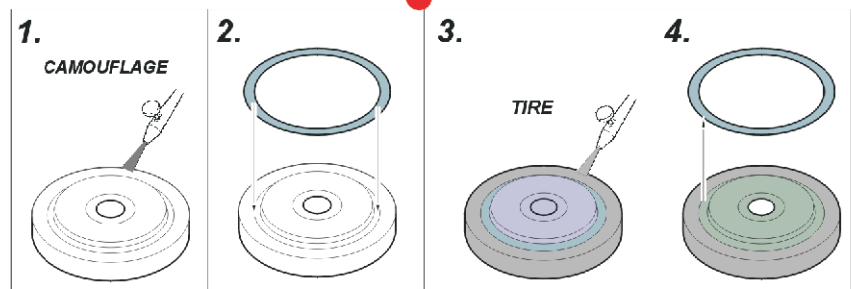

eduard
Express Mask

M-24 Chaffee wheel mask

A die-cut mask for accurate painting for Italeri kit

1/35 KIT

XT 093

OUTSIDE

KIT PART
A16
OUTSIDE

KIT PART
A17
OUTSIDE

KIT PART
A16
INSIDE

KIT PART
A17
INSIDE

INSIDE

LIQUID MASK ■