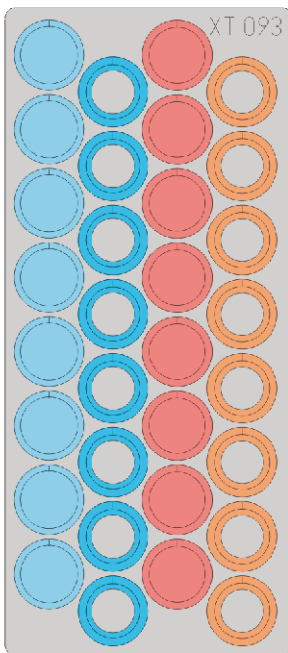

eduard
Express Mask

M-24 Chaffee wheel mask

A die-cut mask for accurate painting for Italeri kit

1/35 KIT

XT 093

OUTSIDE

KIT PART
A16
OUTSIDE

KIT PART
A17
OUTSIDE

KIT PART
A16
INSIDE

KIT PART
A17
INSIDE

INSIDE

LIQUID MASK ■