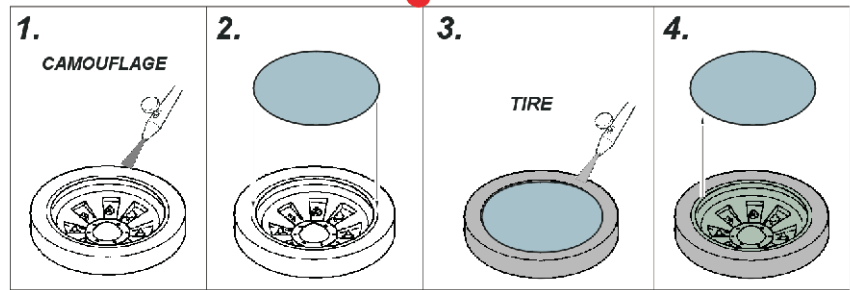

eduard
Express Mask

M-24 Chaffee wheel mask

A die-cut mask for accurate painting for Italeri kit

1/35 KIT

XT 093

OUTSIDE

KIT PART
A16
OUTSIDE

KIT PART
A17
OUTSIDE

KIT PART
A16
INSIDE

KIT PART
A17
INSIDE

INSIDE

LIQUID MASK ■