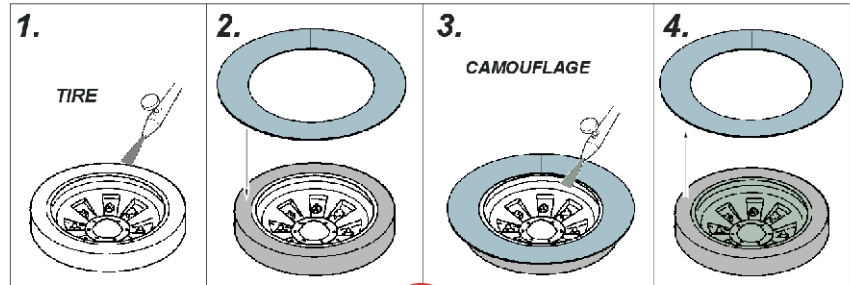

eduard
Express Mask

M-24 Chaffee wheel mask

A die-cut mask for accurate painting for Italeri kit

1/35 KIT

XT 093

OUTSIDE

KIT PART
A16
OUTSIDE

KIT PART
A17
OUTSIDE

KIT PART
A16
INSIDE

KIT PART
A17
INSIDE

INSIDE

LIQUID MASK ■