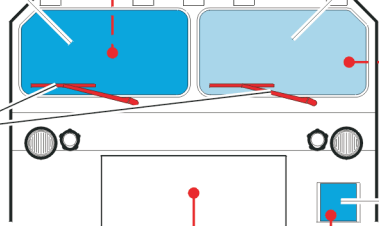

eduard
Express Mask

XT 092

M-978

The die-cut mask for accurate canopy frame painting of the
Italeri 1/35 KIT

60A

58A

96A

97A

4pcs

8pcs

123A

2pcs

114A

4pcs

86C

84C

115C

87C

91C
REMOVE

89C
92C