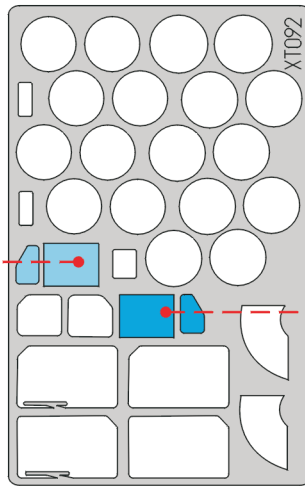

eduard
Express Mask

XT 092

M-978

The die-cut mask for accurate canopy frame painting of the
Italeri 1/35 KIT

60A

58A

96A

97A

4pcs

8pcs

123A

2pcs

114A

4pcs

86C

84C

115C

87C

91C
REMOVE

89C
92C