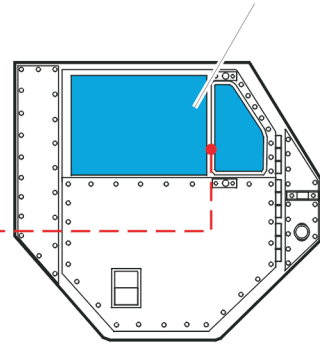

eduard
Express Mask

XT 092

M-978

The die-cut mask for accurate canopy frame painting of the
Italeri 1/35 KIT

60A

58A

96A

97A

4pcs

8pcs

123A

2pcs

114A

4pcs

86C

84C

115C

87C

91C
REMOVE

89C
92C