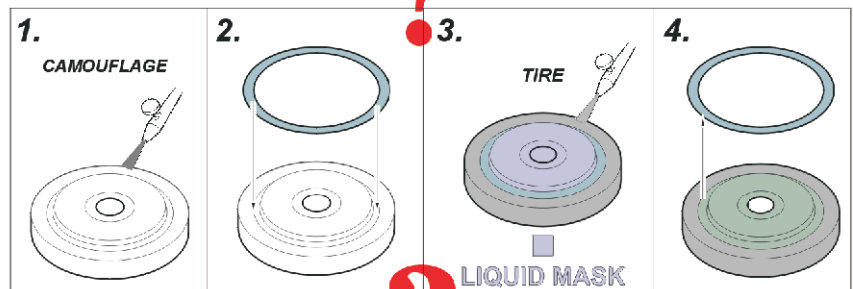

eduard
Express Mask

M-1A2 Abrams wheel mask

A die-cut mask for accurate painting for Italeri/Revell kit
1/35 KIT

XT 089

OUTSIDE

INSIDE

KIT PART 26C
OUTSIDE

KIT PART 26C
INSIDE

KIT PART 27C
OUTSIDE

KIT PART 27C
INSIDE

KIT PART 25C
OUTSIDE

KIT PART 25C
INSIDE