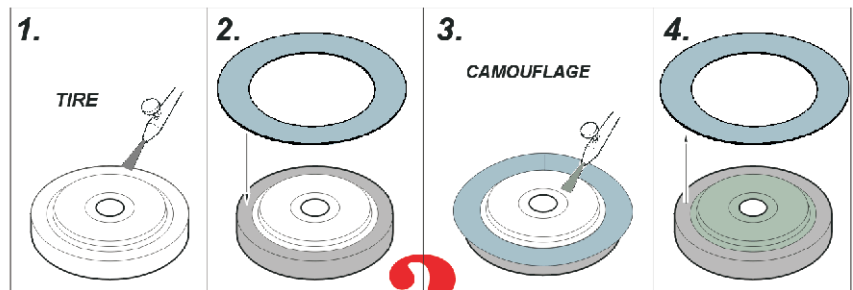

eduard
Express Mask

M-1A2 Abrams wheel mask

A die-cut mask for accurate painting for Italeri/Revell kit
1/35 KIT

XT 089

OUTSIDE

INSIDE

KIT PART 26C
OUTSIDE

KIT PART 26C
INSIDE

KIT PART 27C
OUTSIDE

KIT PART 27C
INSIDE

KIT PART 25C
OUTSIDE

KIT PART 25C
INSIDE