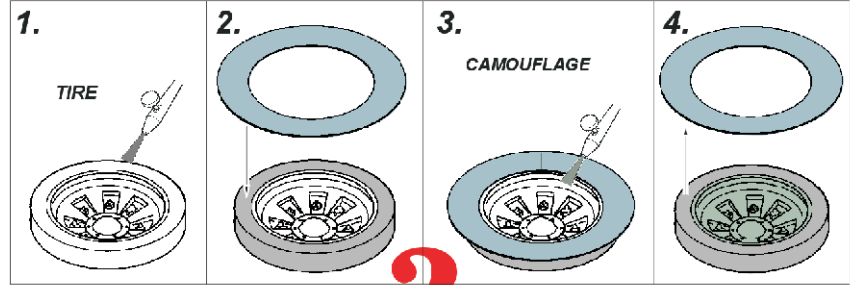

eduard
Express Mask

M-1A2 Abrams wheel mask

A die-cut mask for accurate painting for Italeri/Revell kit
1/35 KIT

XT 089

OUTSIDE

INSIDE

KIT PART 26C
OUTSIDE

KIT PART 26C
INSIDE

KIT PART 27C
OUTSIDE

KIT PART 27C
INSIDE

KIT PART 25C
OUTSIDE

KIT PART 25C
INSIDE