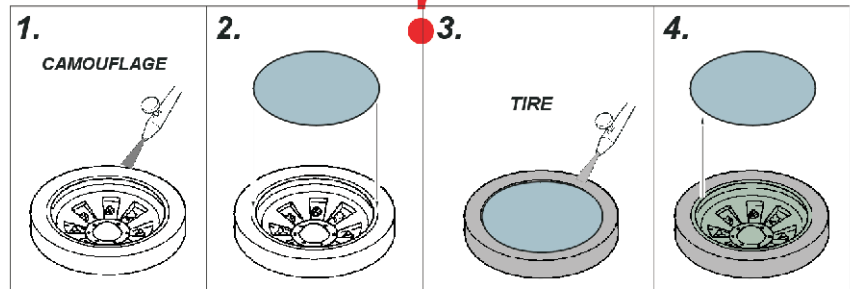

eduard
Express Mask

M-1A2 Abrams wheel mask

A die-cut mask for accurate painting for Italeri/Revell kit
1/35 KIT

XT 089

OUTSIDE

INSIDE

KIT PART 26C
OUTSIDE

KIT PART 26C
INSIDE

KIT PART 27C
OUTSIDE

KIT PART 27C
INSIDE

KIT PART 25C
OUTSIDE

KIT PART 25C
INSIDE