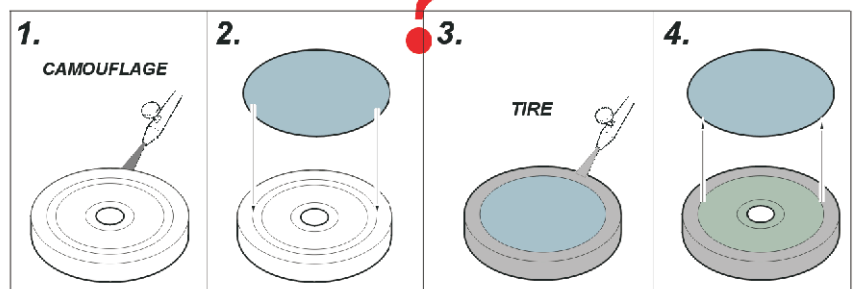

eduard
Express Mask

M-1A2 Abrams wheel mask

A die-cut mask for accurate painting for Italeri/Revell kit
1/35 KIT

XT 089

OUTSIDE

INSIDE

KIT PART 26C
OUTSIDE

KIT PART 26C
INSIDE

KIT PART 27C
OUTSIDE

KIT PART 27C
INSIDE

KIT PART 25C
OUTSIDE

KIT PART 25C
INSIDE