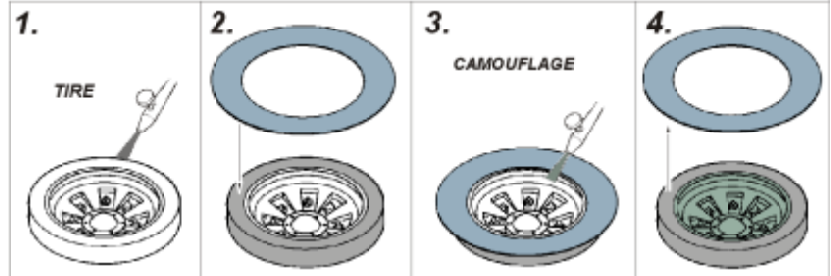

# Sd.Kfz.11 wheel mask

A die-cut mask for accurate painting for Italeri kit

**1/35 KIT**

**KIT PARTS:**  
A1, A2, A3,  
A4, A8, A9,  
Q30, Q31

**KIT PARTS:**  
A1, A2

**KIT PARTS:**  
A8, A9

**KIT PARTS:**  
A3, A4, Q30

**KIT PARTS:**  
Q31