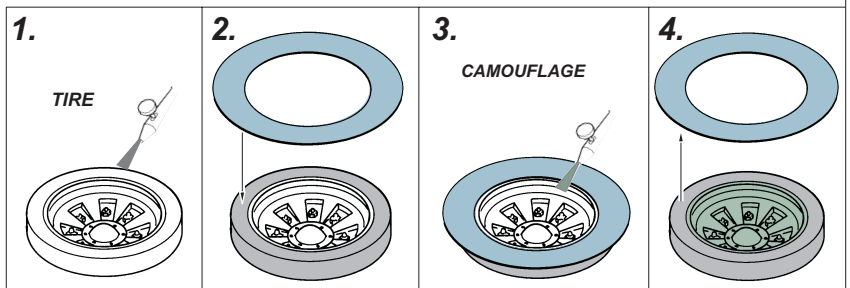

# Sd.Kfz 7/1 wheel mask

A die-cut mask for accurate painting for Tamiya kit

*1/35 KIT*

**XT 080**

**KIT PART B4**   **KIT PART B5**

**KIT PART B3**

**KIT PART B6**

**eduard**  
**Express Mask**

# Sd.Kfz 7/1 wheel mask

A die-cut mask for accurate painting for Tamiya kit

*1/35 KIT*

**XT 080**

**KIT PART B4**   **KIT PART B5**

**KIT PART B3**

**KIT PART B6**