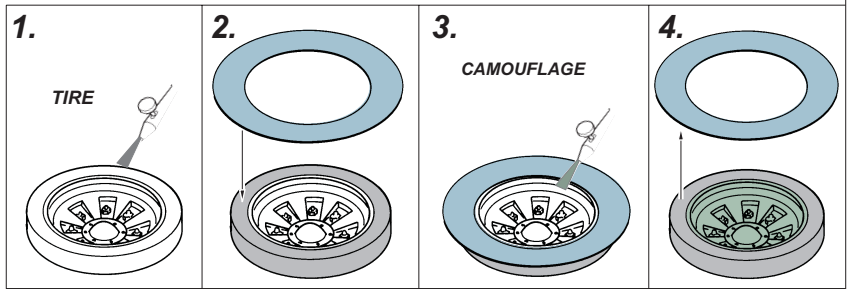

**eduard**  
**Express Mask**

# Sd.Kfz 7/1 wheel mask

A die-cut mask for accurate painting for Tamiya kit

*1/35 KIT*

**XT 080**

**KIT PART B4**   **KIT PART B5**

**KIT PART B3**

**KIT PART B6**

**eduard**  
**Express Mask**

# Sd.Kfz 7/1 wheel mask

A die-cut mask for accurate painting for Tamiya kit

*1/35 KIT*

**XT 080**

**KIT PART B4**   **KIT PART B5**

**KIT PART B3**

**KIT PART B6**