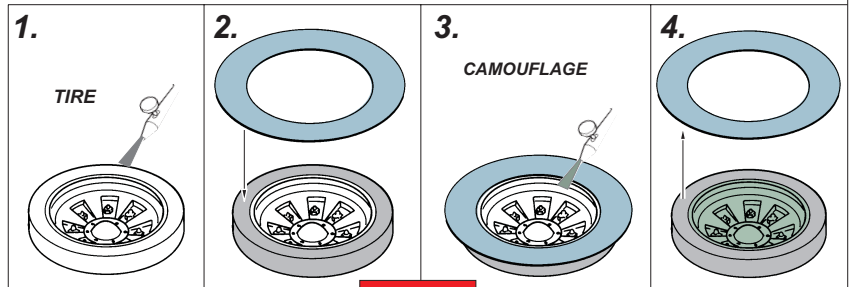

eduard
Express Mask

Leopard 2A5V wheel mask

A die-cut mask for accurate painting for Tamiya kit

1/35 KIT

XT 079

eduard
Express Mask

Leopard 2A5V wheel mask

A die-cut mask for accurate painting for Tamiya kit