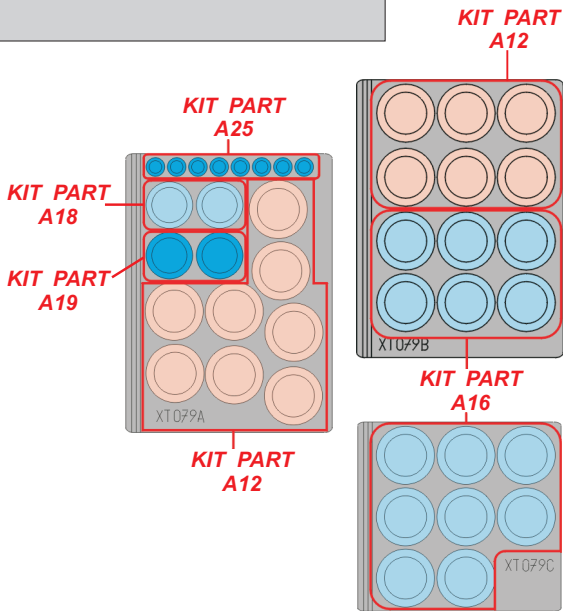

eduard
Express Mask

Leopard 2A5V wheel mask

A die-cut mask for accurate painting for Tamiya kit

1/35 KIT

XT 079

eduard
Express Mask

Leopard 2A5V wheel mask

A die-cut mask for accurate painting for Tamiya kit

1/35 KIT

XT 079