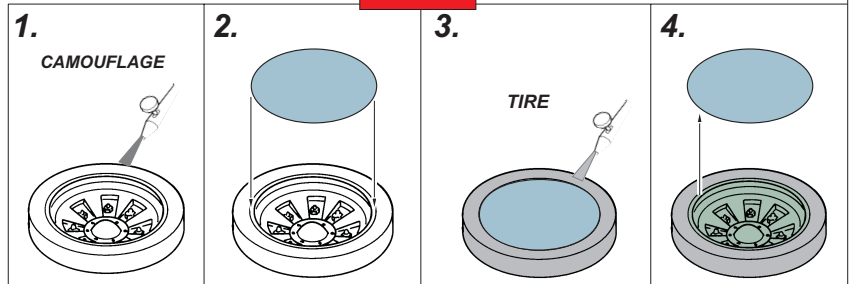

eduard
Express Mask

Leopard 2A5V wheel mask

A die-cut mask for accurate painting for Tamiya kit

1/35 KIT

XT 079

eduard
Express Mask

Leopard 2A5V wheel mask

A die-cut mask for accurate painting for Tamiya kit