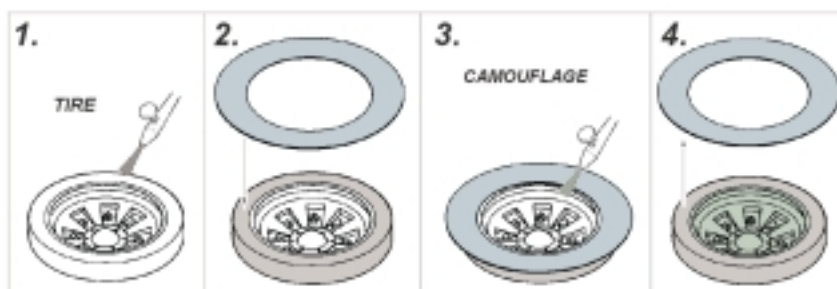

eduard
Express Mask

XT 077

Stug.IV wheel mask

A die-cut mask for accurate painting for Tamiya kit

1/35 KIT

**KIT
PARTS:
A3,A4,
B2, B27**

**KIT
PARTS:
A4, B27**

**KIT
PARTS:
A3, B2**