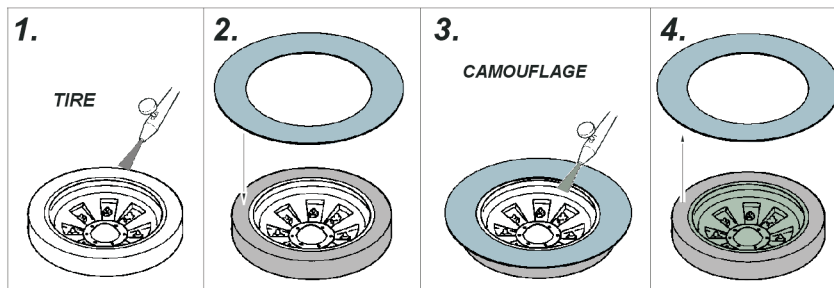

eduard
Express Mask

XT 070

Sd.Kfz. 251 wheel mask

A die-cut mask for accurate painting for Tamiya kit

1 / 35 KIT

KIT PARTS:
B5, B11,
B14, B18

KIT PARTS:
B3, B6,
B8

KIT PARTS:
B13, B16