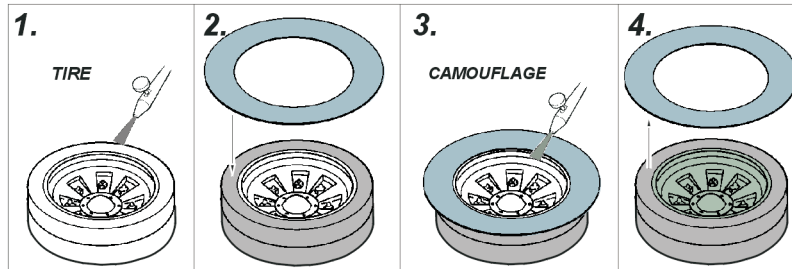

eduard
Express Mask

XT 068

M-26 Pershing wheel mask

A die-cut mask for accurate painting for Tamiya kit

1/35 KIT

**KIT
PARTS:
A19, A21
A23, A24**

**KIT
PARTS:
A19, A21**

**KIT
PARTS:
A23, A24**