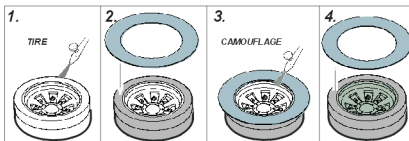

# Panther A wheel mask

A die-cut mask for accurate painting for Dragon kit

*1/35 KIT*

**A**  
KIT PARTS:  
G1,G2

**B**  
KIT PARTS:  
G3,G4

**KIT PARTS:**  
G1

**KIT PARTS:**  
G2

**KIT PARTS:**  
G3

**KIT PARTS:**  
G3

**KIT PARTS:**  
G4