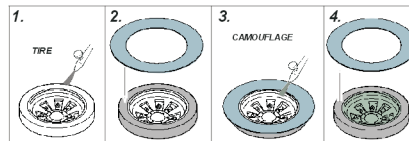

# Panther A wheel mask

A die-cut mask for accurate painting for Dragon kit

*1/35 KIT*

**A**  
KIT PARTS:  
G1,G2

**B**  
KIT PARTS:  
G3,G4

**KIT PARTS:**  
G1

**KIT PARTS:**  
G2

**KIT PARTS:**  
G3

**KIT PARTS:**  
G3

**KIT PARTS:**  
G4