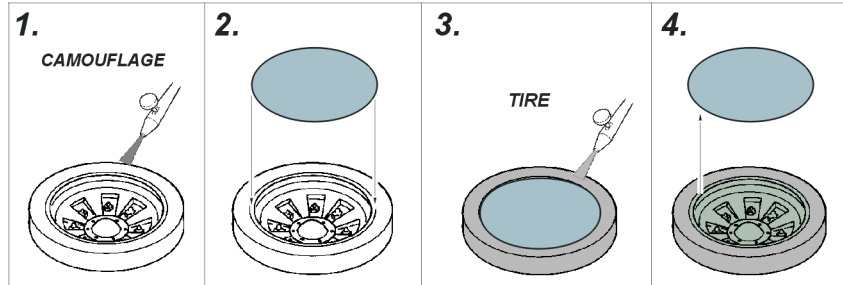

eduard
Express Mask

XT 065

Sd.Kfz.250 wheel mask

A die-cut mask for accurate painting for Dragon kit

1 / 35 KIT

KIT
PARTS:
B6, B7

?

KIT
PARTS:
B6, B7

KIT
PARTS:
B4, B5,