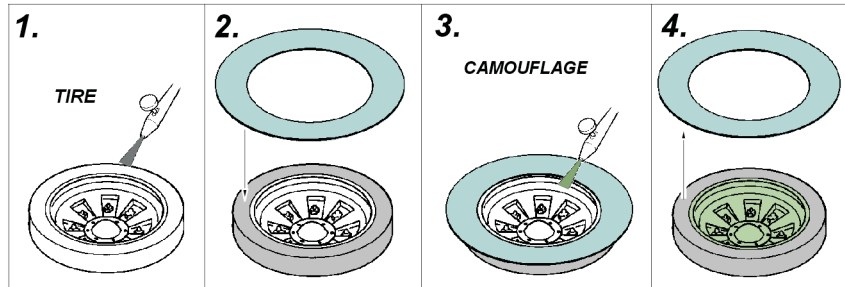

eduard
Express Mask

XT 059

T-55A wheel mask

A die-cut mask for accurate painting for Tamiya kit

1/35 KIT

A
KIT
PARTS:
A10,A29

B
KIT
PARTS:
A10,A29