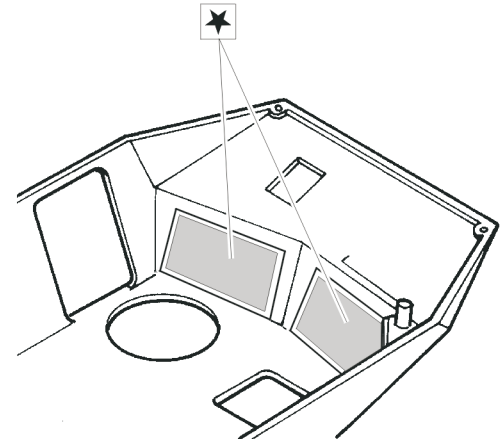

eduard
Express Mask

XT 056

VAB 4x4

The die-cut mask for accurate canopy frame painting of the
Heller 1/35 scale

- ★ APPLY EXPRESS MASK AND PAINT BEFORE GLUING
  POUŽIT EXPRESS MASK NABARVIT PRED SLEPENIM
- ☉ SYMETRICAL ASSEMBLY
  SYMETRICKÁ MONTÁŽ

110 ☉ 109

107 ☉ 108