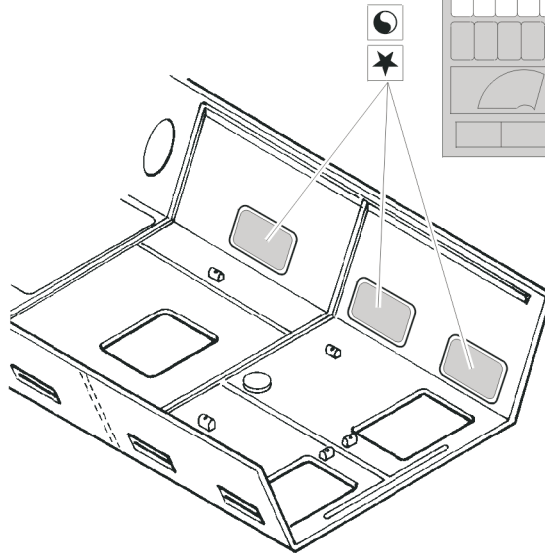

eduard
Express Mask

XT 056

VAB 4x4

The die-cut mask for accurate canopy frame painting of the
Heller 1/35 scale

- ★ APPLY EXPRESS MASK AND PAINT BEFORE GLUING
POUŽIT EXPRESS MASK NABARVIT PRED SLEPENIM
- ☉ SYMETRICAL ASSEMBLY
SYMETRICKÁ MONTÁŽ