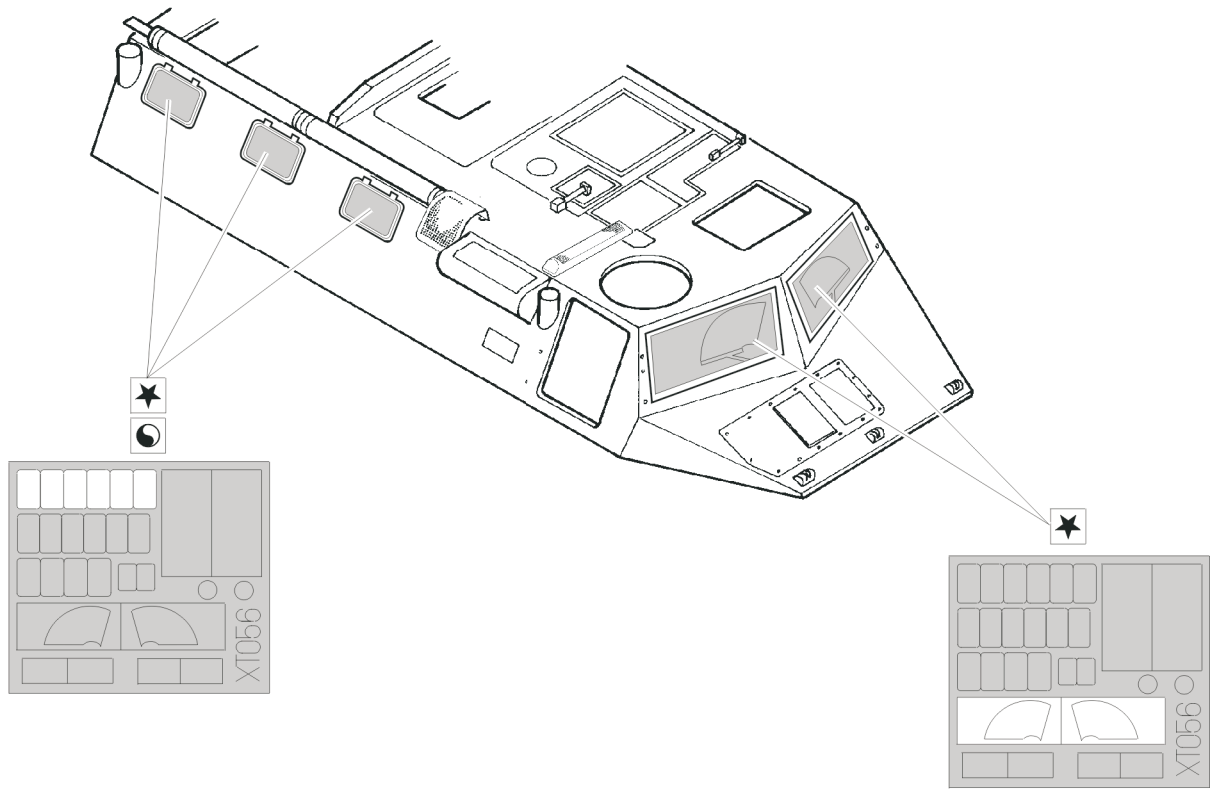

eduard
Express Mask

XT 056

VAB 4x4

The die-cut mask for accurate canopy frame painting of the
Heller 1/35 scale

- ★ APPLY EXPRESS MASK AND PAINT BEFORE GLUING
POUŽIT EXPRESS MASK NABARVIT PRED SLEPENIM
- ☉ SYMETRICAL ASSEMBLY
SYMETRICKÁ MONTÁŽ

110 ☉ 109

107 ☉ 108

2pcs.
116

2pcs.
66