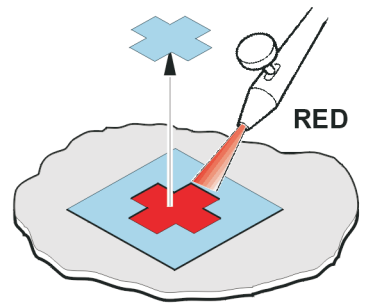

eduard
Express Mask

Man 10t Markings

A mask set for accurate painting of markings

1/35 scale

XT 054

1.)

CAMOUFLAGE COLOR

2.)

3.)

WHITE

4.)

1.)

WHITE

2.)

3.)

RED