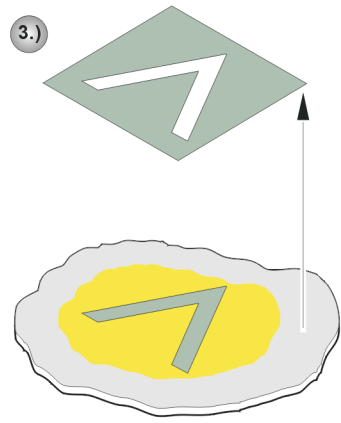

eduard
Express Mask

Man 10t Markings

A mask set for accurate painting of markings

1/35 scale

XT 054

1.)

CAMOUFLAGE COLOR

2.)

4.)

5.)

CAMOUFLAGE COLOR

6.)

1.)

YELLOW

2.)

3.)