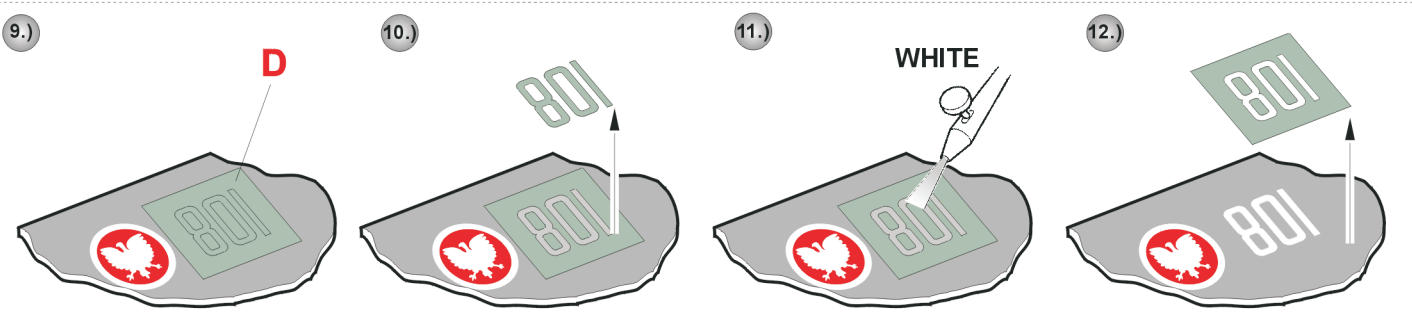

eduard
Express Mask

SU-85M / SU-100 Markings

A mask set for accurate painting of markings

1/35 scale

XT 053

References : Squadron/Signal Publ.:T-34 In Action
Bronekolekcja 1/2000:Self-propelled guns on the T-34 chassis
Ground Power 1/2002
AJaKS : Vehicles of the Polish armed forces Eastern front 1943-1945
Schiffer Milit. History : Russian T-34 Battle Tank

 SYMMETRICAL ASSEMBLY
SYMETRICKÁ MONTÁŽ

A

SU-85M
28th Self-Propelled Artillery Regiment,
2nd Polish Army, Germany, Spring 1945

**B**

SU-100
7th Guards Tank Corps, 3rd Guards Tank Army,
Germany, Spring 1945