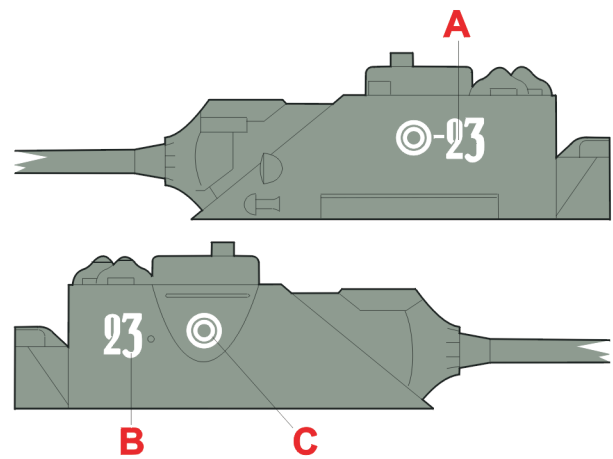

B

SU-100
7th Guards Tank Corps, 3rd Guards Tank Army,
Germany, Spring 1945