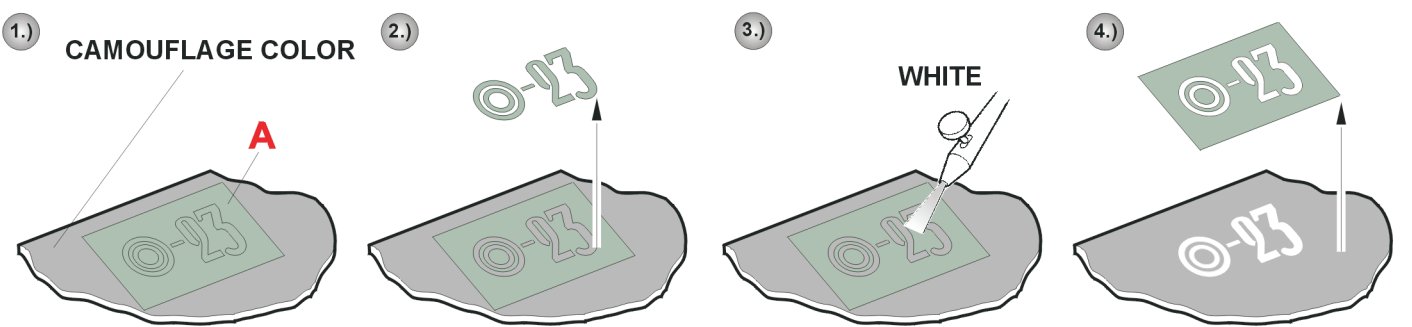

eduard
Express Mask

SU-85M / SU-100 Markings

A mask set for accurate painting of markings

1/35 scale

XT 053

References : Squadron/Signal Publ.:T-34 In Action
Bronekolekcja 1/2000:Self-propelled guns on the T-34 chassis
Ground Power 1/2002
AJaKS : Vehicles of the Polish armed forces Eastern front 1943-1945
Schiffer Milit. History : Russian T-34 Battle Tank

 SYMMETRICAL ASSEMBLY
SYMETRICKÁ MONTÁŽ

A

SU-85M
28th Self-Propelled Artillery Regiment,
2nd Polish Army, Germany, Spring 1945

**B**

SU-100
7th Guards Tank Corps, 3rd Guards Tank Army,
Germany, Spring 1945