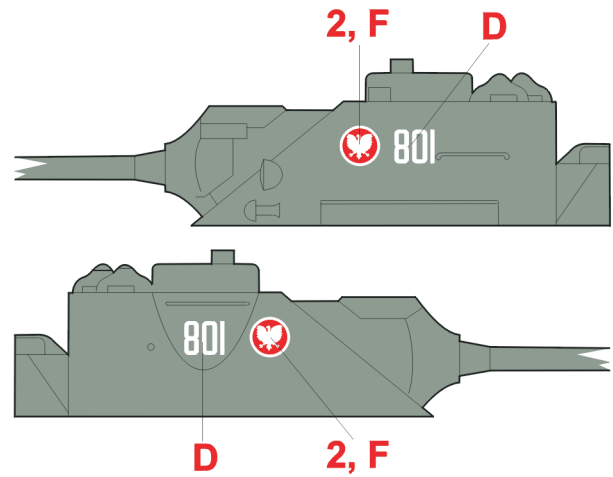

eduard
Express Mask

SU-85M / SU-100 Markings

A mask set for accurate painting of markings

1/35 scale

XT 053

References : Squadron/Signal Publ.:T-34 In Action
Bronekolekcja 1/2000:Self-propelled guns on the T-34 chassis
Ground Power 1/2002
AJaKS : Vehicles of the Polish armed forces Eastern front 1943-1945
Schiffer Milit. History : Russian T-34 Battle Tank

 SYMMETRICAL ASSEMBLY
SYMETRICKÁ MONTÁŽ

A

SU-85M
28th Self-Propelled Artillery Regiment,
2nd Polish Army, Germany, Spring 1945

**B**

SU-100
7th Guards Tank Corps, 3rd Guards Tank Army,
Germany, Spring 1945