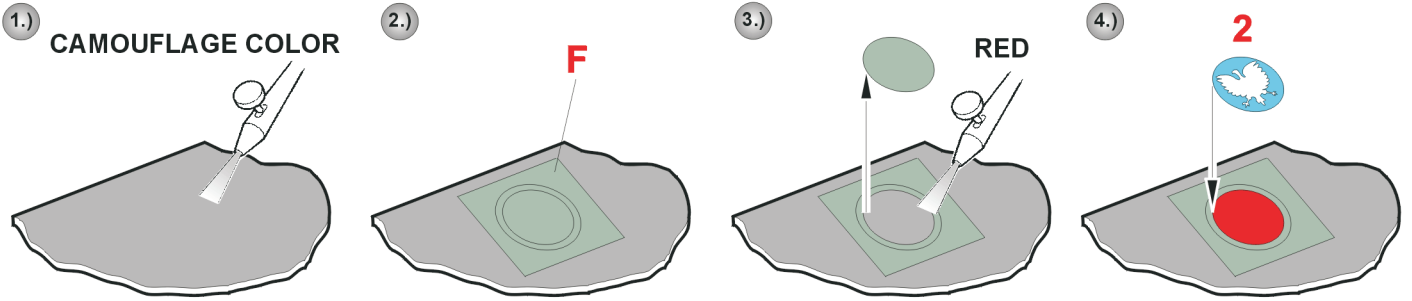

eduard
Express Mask

SU-85M / SU-100 Markings

A mask set for accurate painting of markings

1/35 scale

XT 053

References : Squadron/Signal Publ.:T-34 In Action
Bronekolekcja 1/2000:Self-propelled guns on the T-34 chassis
Ground Power 1/2002
AJaKS : Vehicles of the Polish armed forces Eastern front 1943-1945
Schiffer Milit. History : Russian T-34 Battle Tank

 SYMMETRICAL ASSEMBLY
SYMETRICKÁ MONTÁŽ

A

SU-85M
28th Self-Propelled Artillery Regiment,
2nd Polish Army, Germany, Spring 1945

**B**

SU-100
7th Guards Tank Corps, 3rd Guards Tank Army,
Germany, Spring 1945