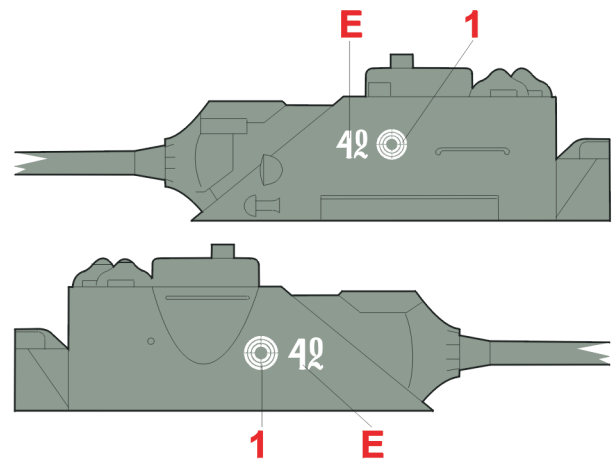

C

SU-100
9th Mechanized Corps, 3rd Guards Tank Army,
Germany, Spring 1945