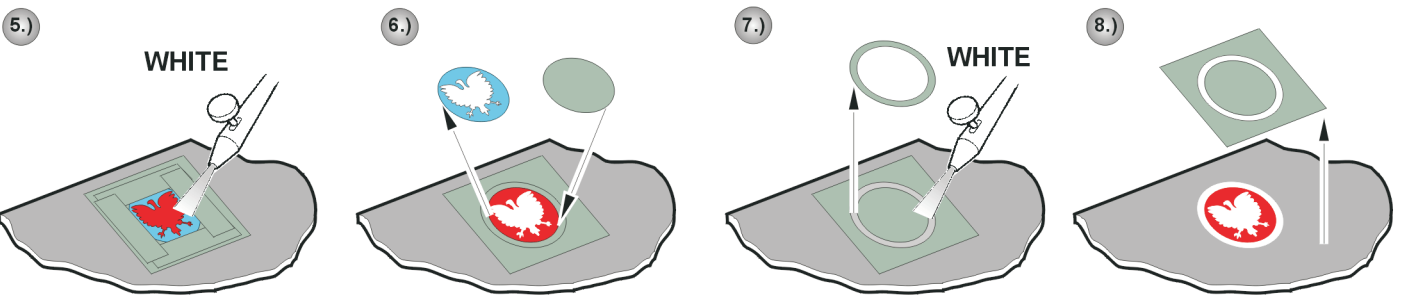

eduard
Express Mask

SU-85M / SU-100 Markings

A mask set for accurate painting of markings

1/35 scale

XT 053

References : Squadron/Signal Publ.:T-34 In Action
Bronekolekcja 1/2000:Self-propelled guns on the T-34 chassis
Ground Power 1/2002
AJaKS : Vehicles of the Polish armed forces Eastern front 1943-1945
Schiffer Milit. History : Russian T-34 Battle Tank

 SYMMETRICAL ASSEMBLY
SYMETRICKÁ MONTÁŽ

A

SU-85M
28th Self-Propelled Artillery Regiment,
2nd Polish Army, Germany, Spring 1945

**B**

SU-100
7th Guards Tank Corps, 3rd Guards Tank Army,
Germany, Spring 1945