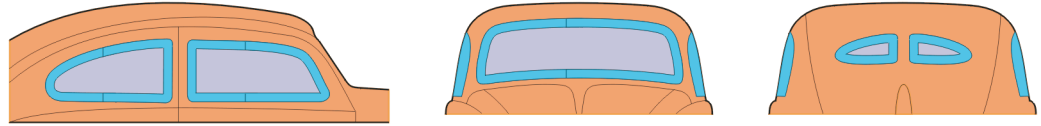

4.) CAMOUFLAGE COLOR

LIQUID MASK
■