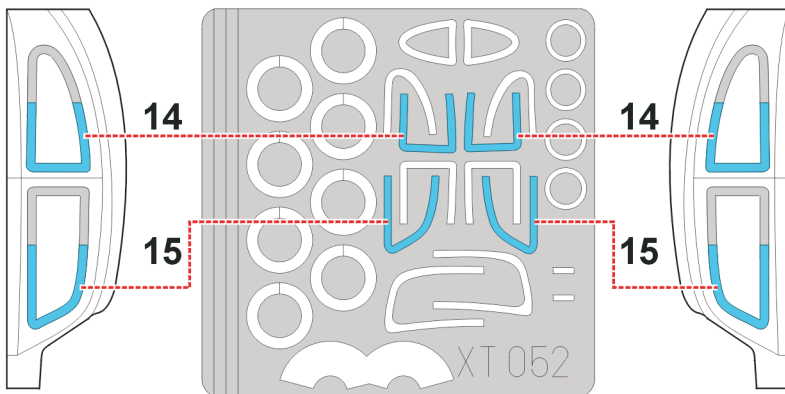

eduard
Express Mask

XT 052

VW Typ 82

The die-cut mask for accurate canopy frame painting of the
CMK 1/35 scale

LIQUID MASK ■

- 4pcs. 20
- 2pcs. 24
- ? 27
- 4pcs. 23

1.)

2.)