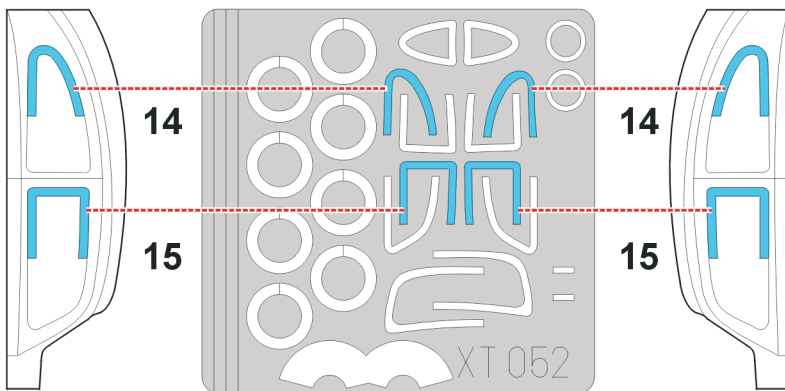

eduard
Express Mask

XT 052

VW Typ 82

The die-cut mask for accurate canopy frame painting of the
CMK 1/35 scale

LIQUID MASK ■

- 4pcs. 20
- 2pcs. 24
- ? 27
- 4pcs. 23

1.)

2.)