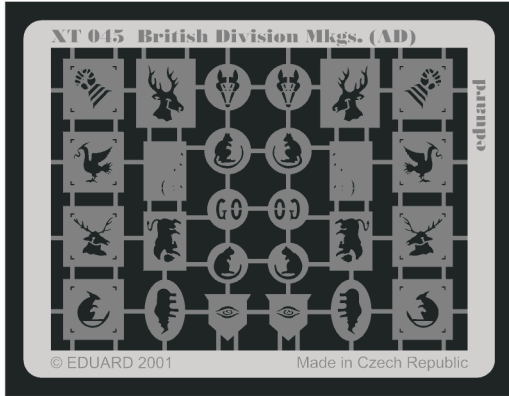

eduard
Express MASK

XT 045

British Division Mkgs

Armoured

1/35 KIT

SOME OF THESE MARKINGS HAD DIFFERENT STYLES OR COLOURINGS THROUGHOUT THEIR CAREERS. PLEASE CHECK YOUR REFERENCES FOR THE EXACT STYLE YOU WANT.