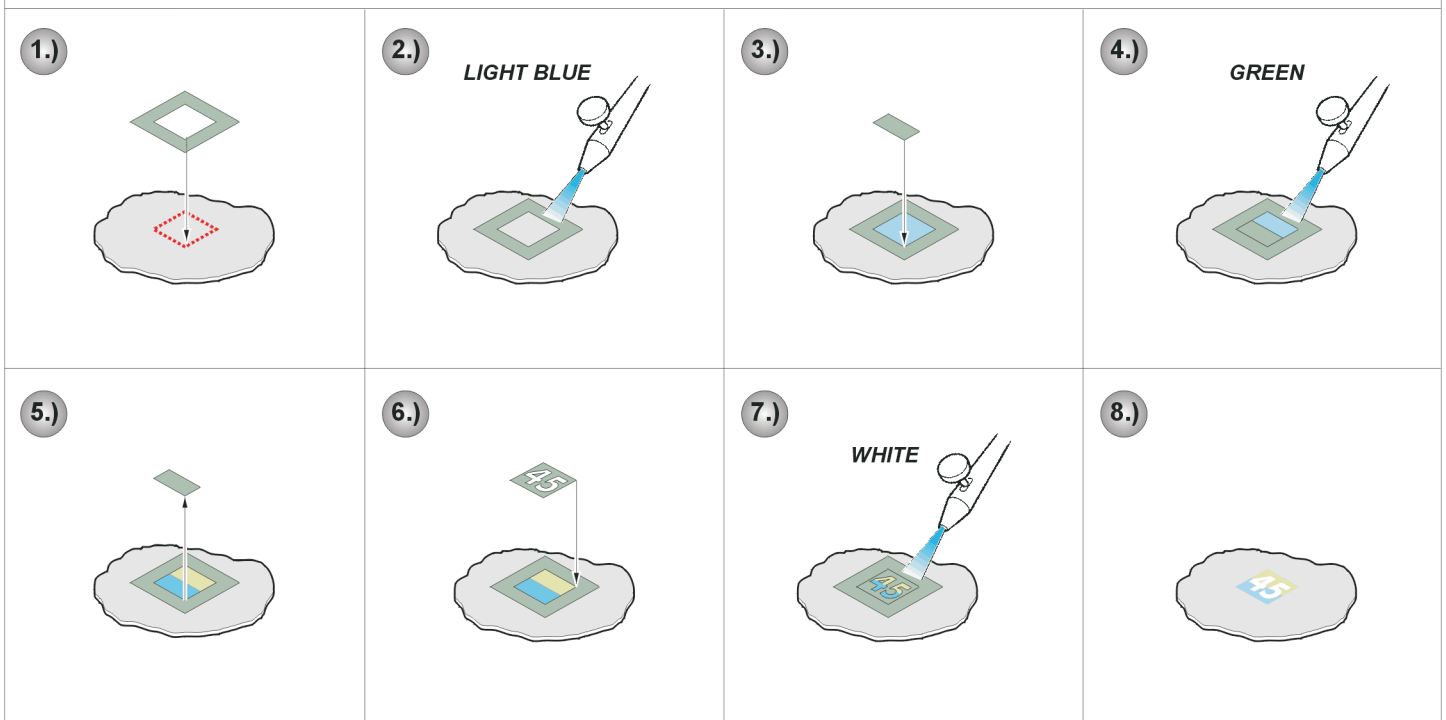

eduard
Express MASK

XT 042

British Serial Numbers Armoured

1/35 KIT

SOME OF THESE MARKINGS HAD DIFFERENT STYLES OR COLOURINGS THROUGHOUT THEIR CAREERS. PLEASE CHECK YOUR REFERENCES FOR THE EXACT STYLE YOU WANT.

50	50	60	45	40	26	68
51	51	61	45	86	28	77
52	52	62	74	67	29	77
53	53	63	76	24	30	44
54	54	44	77	25	65	44
□	□	□				XT042
□	□	□				

Middle East

Europe

	1939 - 40		1941 - 42		1941 - 45			
Senior Armoured Regiment	24	28	40	65	51	61	74	FA Regiment
Second Armoured Regiment	25	29	86	68	52	62	76	FA Regiment
Junior Armoured Regiment	26	30	67	63	53	63	77	Anti-tank Regiment
Motor Battalion					54			

* Note
For Europe 1942 - 45
61, 62, 63 Indicated
Infantry Battalions

45 Armoured Reconnaissance Regiment
44 Armoured Car Regiment

51	52	53	54	Different style	Division	FA	AB	IB	
					For Europe HQ are	40	40	50	60