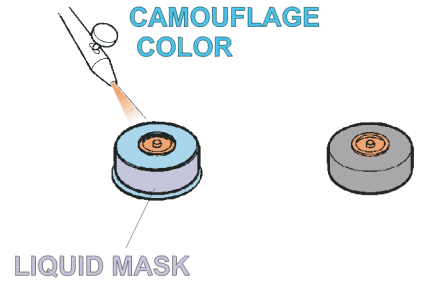

eduard
Express Mask

XT 039

Marder III wheel mask

A die-cut mask for accurate painting of markings

1/35 scale

REFERENCES: Zimmerit Press - PanzerKampfwagen
MBI - Marder III & Grille
Schiffer Military History - Marder III
Wydawnictwo Militaria # 73 - Marder III
Military Modeling # 17 / 1997