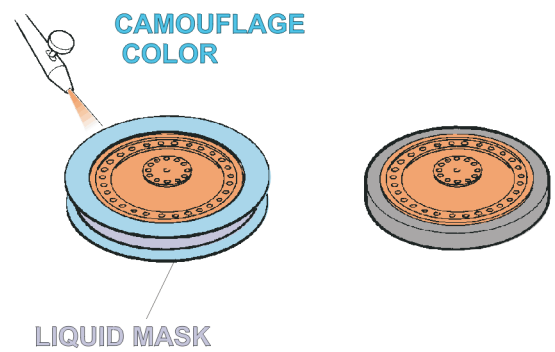

eduard
Express Mask

XT 039

Marder III wheel mask

A die-cut mask for accurate painting of markings

1/35 scale

REFERENCES: Zimmerit Press - PanzerKampfwagen
MBI - Marder III & Grille
Schiffer Military History - Marder III
Wydawnictwo Militaria # 73 - Marder III
Military Modeling # 17 / 1997