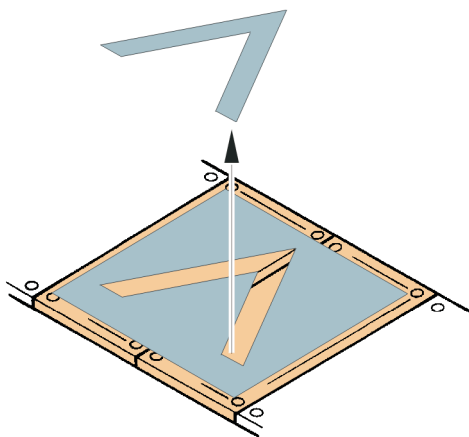

SEE YOUR REFERENCES FOR CORRECT AND TYPE OF CHEVRONS.
RECOMMENDED REFERENCES:
CONCORD publ. #2002 - OPERATION GRANDBY
CONCORD publ. #2006 - OPER. DESERT SABRE

2.