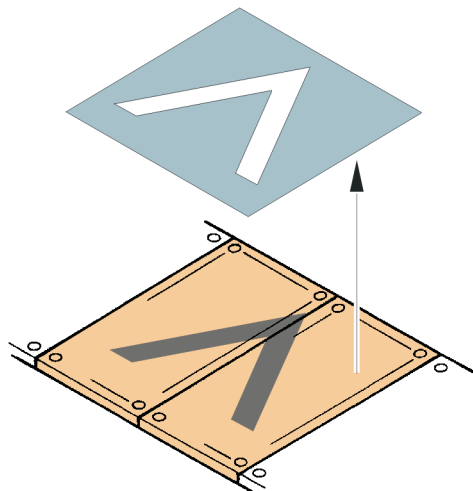

eduard
Express Mask

XT 019

Allied Chevrons

A die-cut mask for accurate painting of markings

1/35 scale

1.

SEE YOUR REFERENCES FOR CORRECT AND TYPE OF CHEVRONS.
RECOMMENDED REFERENCES:
CONCORD publ. #2002 - OPERATION GRANDBY
CONCORD publ. #2006 - OPER. DESERT SABRE

2.

3.

BLACK

4.

5.