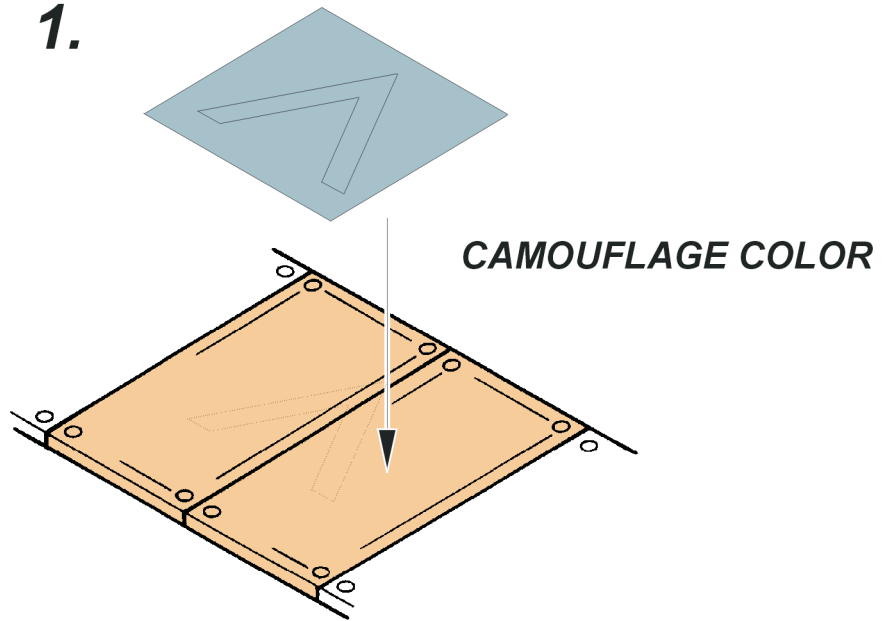

eduard
Express Mask

XT 019

Allied Chevrons

A die-cut mask for accurate painting of markings

1/35 scale

1.

SEE YOUR REFERENCES FOR CORRECT AND TYPE OF CHEVRONS.
 RECOMMENDED REFERENCES:
 CONCORD publ. #2002 - OPERATION GRANDBY
 CONCORD publ. #2006 - OPER. DESERT SABRE