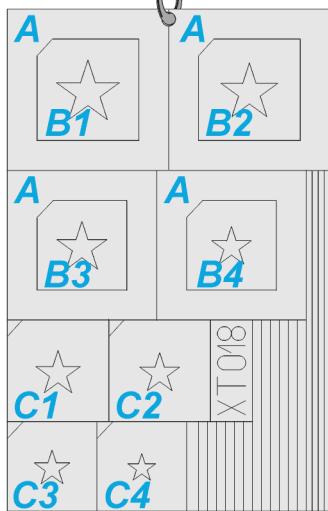

eduard
Express Mask

XT 018

Russian Stars

FOR 1/35 KIT

2x

1.

2.

3.

4.

5.

6.

7.