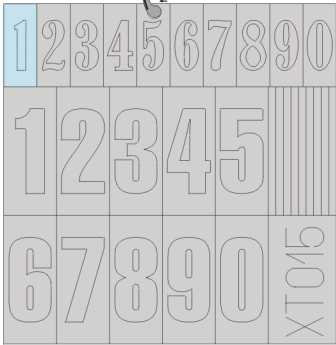

eduard
Express Mask

XT 015

Russian Numbers

1/35 KIT

1.

CAMOUFLAGE COLOR

2.

PAPER OR TAPE

3.

4.

WHITE

5.

1.

WHITE

2.

3. CAMOUFLAGE COLOR