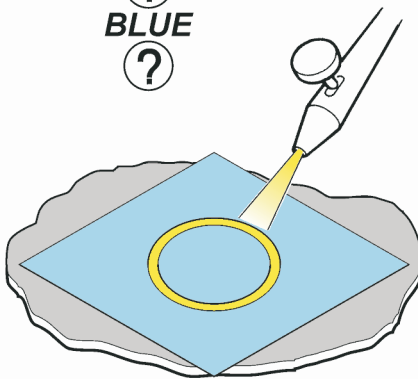

eduard

Express Mask

XT 010

British Tac.Mkgs

A die-cut mask for accurate painting of markings

1/35 scale

A □ HEADQUARTERS SQUADRON

B ○ A SQUADRON

C ◇ B SQUADRON

D △ C SQUADRON

RED SENIOR ARMoured REGIMENT

YELLOW SECOND SENIOR ARMoured REGIMENT

BLUE JUNIOR ARMoured REGIMENT

WHITE UNBRIGADED ARMoured REGIMENT

GREEN MOTOR BATTALION

1. ? A; B; C; D

2.

3. **YELLOW** **WHITE**
 ? ?
RED **GREEN**
 ?
BLUE
 ?

4.