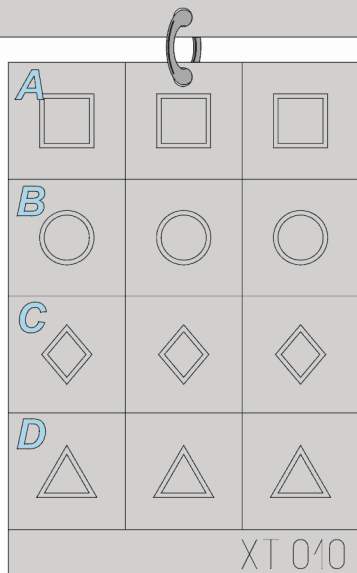

eduard

Express Mask

XT 010

British Tac.Mkgs

A die-cut mask for accurate painting of markings

1/35 scale

A □ HEADQUARTERS SQUADRON

B ○ A SQUADRON

2.

3. **YELLOW** **WHITE**
 ? ?
RED **GREEN**
 ?
BLUE
 ?

4.