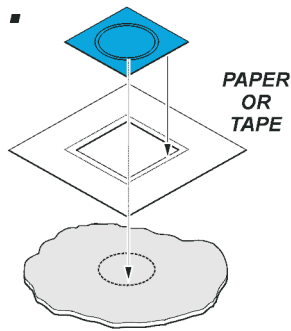

eduard
Express Mask

XT 003

US Stars Small

FOR 1/35 KIT

4 inches 6 inches

XT003			

1.

2.